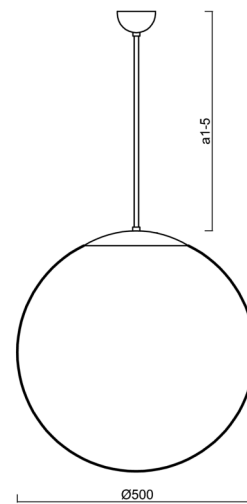

ISIS P4 PM

Product code: ISI63255

Type: Z11/PM4/a1 C**

Short description of the luminaire: Black pendant E27 light ON/OFF and PMMA shade.

Technical

Types of luminaires	Classic on/off
Mounting type	Suspended - rod
Base material	steel
Shade material	glossy polymethyl methacrylate
Base color	black Ral9005
Shade color	white
Holding the shade	steel holder
Mounting location	ceiling
Width	500 mm
Length	500 mm
Height	500 mm
Diameter	ø 500 mm
Hinge length	200 mm
mounting holes (diameter)	none
Installation wire (diameter)	none
Impact strength	IK06
Operating temperature	from -20°C to +30°C

Electric

Voltage type	AC
AC voltage	220 - 240 V
Power consumption	40 W
Ingress Protection	IP40
Socket	E27
terminal block	none

Luminous

Blue light hazard	Risk group 0

Eulum data for calculation programs are available at www.osmont.cz.