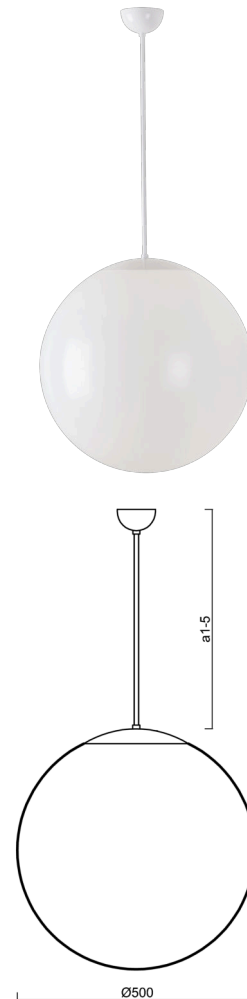

ISIS P4 PM

Z11/PM4/a5 B**

WWW.OSMONT.CZ

ISIS P4 PM

Product code: ISI63254

Type: Z11/PM4/a5 B**

Short description of the luminaire: White pendant E27 light ON/OFF and PMMA shade.

Technical

Types of luminaires	Classic on/off
Mounting type	Suspended - rod
Base material	steel
Shade material	glossy polymethyl methacrylate
Base color	white Ral9003
Shade color	white
Holding the shade	steel holder
Mounting location	ceiling
Width	500 mm
Length	500 mm
Height	500 mm
Diameter	ø 500 mm
Hinge length	1000 mm
mounting holes (diameter)	none
Installation wire (diameter)	none
Impact strength	IK06
Operating temperature	from -20°C to +30°C

Electric

Voltage type	AC
AC voltage	220 - 240 V
Power consumption	40 W
Ingress Protection	IP40
Socket	E27
terminal block	none

Luminous

Blue light hazard	Risk group 0
-------------------	--------------

Eulum data for calculation programs are available at www.osmont.cz.