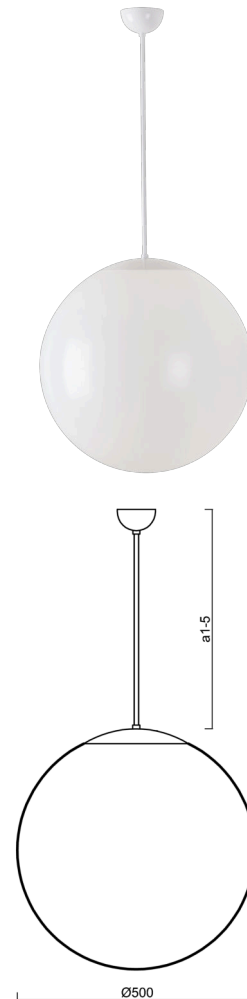

ISIS P4 PM

Product code: ISI63253

Type: Z11/PM4/a4 B**

Short description of the luminaire: White pendant E27 light ON/OFF and PMMA shade.

Technical

Types of luminaires	Classic on/off
Mounting type	Suspended - rod
Base material	steel
Shade material	glossy polymethyl methacrylate
Base color	white Ral9003
Shade color	white
Holding the shade	steel holder
Mounting location	ceiling
Width	500 mm
Length	500 mm
Height	500 mm
Diameter	ø 500 mm
Hinge length	800 mm
mounting holes (diameter)	none
Installation wire (diameter)	none
Impact strength	IK06
Operating temperature	from -20°C to +30°C

Electric

Voltage type	AC
AC voltage	220 - 240 V
Power consumption	40 W
Ingress Protection	IP40
Socket	E27
terminal block	none

Luminous

Blue light hazard	Risk group 0

Eulum data for calculation programs are available at www.osmont.cz.