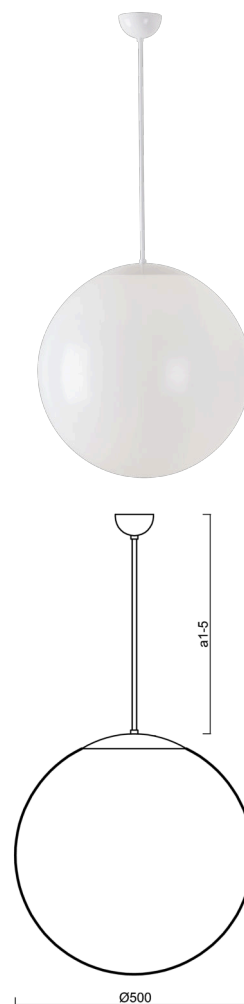

ISIS P4 PM

Product code: ISI60307

Type: LED-5L07E900Z11/PM4/a3 NK3HST B 3K##

Short description of the luminaire: White colour | pendant LED light with emergency backup combined (with Self-test) | PMMA shade rod pendant 60 cm |

Technical

Types of luminaires	Emergency combined SELFTEST
Mounting type	Suspended - rod
Base material	steel
Shade material	glossy polymethyl methacrylate
Base color	white Ral9003
Shade color	white
Holding the shade	steel holder
Mounting location	ceiling
Width	500 mm
Length	500 mm
Height	500 mm
Hinge length	600 mm
mounting holes (diameter)	none
Cable entrance	none
Energy Class	D
Impact strength	IK06
Operating temperature	from -20°C to +30°C

Electric

Power consumption	41 W
Ingress Protection	IP40
Socket	LED modul
Battery type	LiFePO4
Emergency time	3 hours
SELFTEST	yes
terminal block	none

Luminous

Lum. flux of luminaire	5870 lm
Lum. flux of light source	6670 lm
Lum. flux of light source in emergency mode	200 lm
Temperature	3000 K
Rated life time LED L80/B10	100000 hours
CRI	Ra80
MacAdam	3
Blue light hazard	Risk group 0

Eulum data for calculation programs are available at www.osmont.cz.