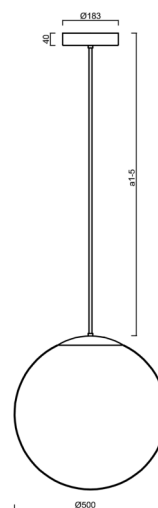

ISIS P4 PE HP

LED-5L08E950Z11/PE4/a2 C 4K##

WWW.OSMONT.CZ

ISIS P4 PE HP

Product code: IS162961

Type: LED-5L08E950Z11/PE4/a2 C 4K##

Short description of the luminaire: Black colour | pendant high-power LED light ON/OFF | polyethylene shade | rod pendant 40 cm |

Technical

| | |
|---------------------------|---------------------|
| Types of luminaires | Classic on/off |
| Mounting type | Suspended - rod |
| Base material | steel |
| Shade material | polyethylene |
| Base color | black Ral9005 |
| Shade color | white |
| Holding the shade | folding system |
| Mounting location | ceiling |
| Width | 500 mm |
| Length | 500 mm |
| Height | 500 mm |
| Diameter | ø 500 mm |
| Hinge length | 400 mm |
| mounting holes (diameter) | 3xø5mm |
| Cable entrance | 2xø16mm |
| Energy Class | D |
| Impact strength | IK10 |
| Operating temperature | from -20°C to +30°C |

Eulum data for calculation programs are available at www.osmont.cz.

Logistic

| | |
|-------------------|----------------------|
| EAN | 8591728020019 |
| Weight NTTO | 4.4 Kg |
| Weight BTTO | 6.3 Kg |
| Number of cartons | 2 pcs |
| Package volume | 0.164 m ³ |
| Package 1 width | 0.52 m |
| Package 1 length | 0.52 m |
| Package 1 height | 0.53 m |
| Warranty* | 60 months |

*The warranty for the batteries is valid for 12 months from the date of purchase.

Installation dimensions:

Additional assortment:

Lampshade

| Product code | Name | Color | Description | Picture | Drawing |
|--------------|------|-------|---------------|---|---------|
| 20531 | PE4 | white | příslušenství |  | |