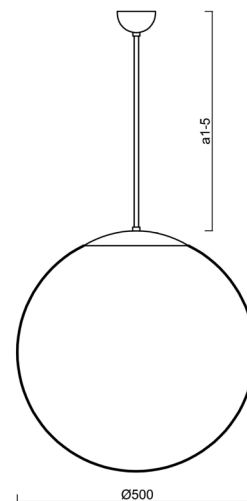

ISIS P4 PE

Product code: IS166658

Type: LED-5L07E900Z11/PE4/a4/NK1W NB 4K##

Short description of the luminaire: Stainless brushed pendant LED light with emergency unit combined and polyethylene shade.

Technical

Types of luminaires	Emergency combined
Mounting type	Suspended - rod
Base material	stainless steel steel
Shade material	polyethylene
Base color	brushed stainless steel
Shade color	white
Holding the shade	folding system
Mounting location	ceiling
Width	500 mm
Length	500 mm
Height	500 mm
Diameter	ø 500 mm
Hinge length	800 mm
mounting holes (diameter)	none
Installation wire (diameter)	none
Energy Class	D
Impact strength	IK10
Operating temperature	from 0°C to +30°C

Electric

Power consumption	41 W
Ingress Protection	IP40
Socket	LED modul
Battery type	NiCd
Emergency time	3 hours
terminal block	none
Automatic circuit breaker type B10A	25 pcs
Automatic circuit breaker type B16A	43 pcs
Automatic circuit breaker type C10A	29 pcs
Automatic circuit breaker type C16A	52 pcs

Luminous

Lum. flux of luminaire	6120 lm
Lum. flux of light source	6960 lm
Lum. flux of light source in emergency mode	150 lm
Luminaire efficacy	149 lm/W
Temperature	4000 K
Rated life time LED L80/B10	100000 hours
CRI	Ra80
MacAdam	3
Blue light hazard	Risk group 0