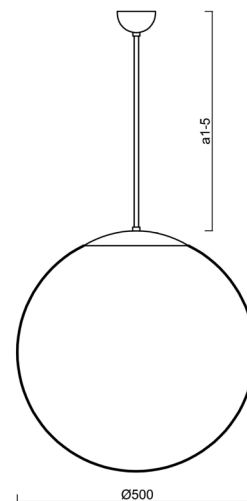

ISIS P4 PE

Product code: IS166611

Type: LED-5L07E900Z11/PE4/a2/NK1W B 4K##

Short description of the luminaire: White pendant LED light with emergency unit combined and polyethylene shade.

Technical

Types of luminaires	Emergency combined
Mounting type	Suspended - rod
Base material	steel
Shade material	polyethylene
Base color	white Ra9003
Shade color	white
Holding the shade	folding system
Mounting location	ceiling
Width	500 mm
Length	500 mm
Height	500 mm
Diameter	ø 500 mm
Hinge length	400 mm
mounting holes (diameter)	none
Installation wire (diameter)	none
Energy Class	D
Impact strength	IK10
Operating temperature	from 0°C to +30°C

Electric

Power consumption	41 W
Ingress Protection	IP40
Socket	LED modul
Battery type	NiCd
Emergency time	3 hours
terminal block	none
Automatic circuit breaker type B10A	25 pcs
Automatic circuit breaker type B16A	43 pcs
Automatic circuit breaker type C10A	29 pcs
Automatic circuit breaker type C16A	52 pcs

Luminous

Lum. flux of luminaire	6120 lm
Lum. flux of light source	6960 lm
Lum. flux of light source in emergency mode	150 lm
Luminaire efficacy	149 lm/W
Temperature	4000 K
Rated life time LED L80/B10	100000 hours
CRI	Ra80
MacAdam	3
Blue light hazard	Risk group 0