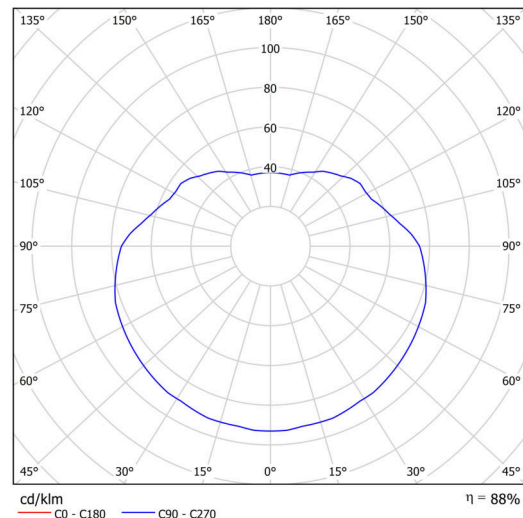

ISIS P4 PE

Product code: ISI52980

Type: Z11/PE4/a5 C**

Short description of the luminaire: Black pendant E27 light ON/OFF and polyethylene shade.

Technical

Types of luminaires	Classic on/off
Mounting type	Suspended - rod
Base material	steel
Shade material	polyethylene
Base color	black Ral9005
Shade color	white
Holding the shade	steel holder
Mounting location	ceiling
Width	500 mm
Length	500 mm
Height	500 mm
Diameter	ø 500 mm
Hinge length	1000 mm
mounting holes (diameter)	none
Installation wire (diameter)	none
Impact strength	IK10
Operating temperature	from -20°C to +30°C

Electric

Power consumption	40 W
Ingress Protection	IP40
Socket	E27
terminal block	none

Luminous

Blue light hazard	Risk group 0

Eulum data for calculation programs are available at www.osmont.cz.