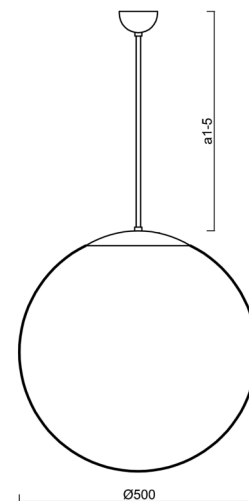

ISIS P4 PE

Product code: ISI52979

Type: Z11/PE4/a4 C**

Short description of the luminaire: Black pendant E27 light ON/OFF and polyethylene shade.

Technical

Types of luminaires	Classic on/off
Mounting type	Suspended - rod
Base material	steel
Shade material	polyethylene
Base color	black Ral9005
Shade color	white
Holding the shade	steel holder
Mounting location	ceiling
Width	500 mm
Length	500 mm
Height	500 mm
Diameter	ø 500 mm
Hinge length	800 mm
mounting holes (diameter)	none
Installation wire (diameter)	none
Impact strength	IK10
Operating temperature	from -20°C to +30°C

Electric

Power consumption	40 W
Ingress Protection	IP40
Socket	E27
terminal block	none

Luminous

Blue light hazard	Risk group 0

Eulum data for calculation programs are available at www.osmont.cz.