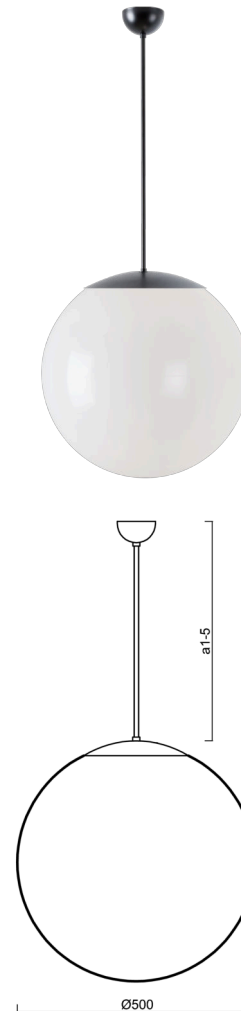

ISIS P4 PE

Product code: ISI52978

Type: Z11/PE4/a3 C**

Short description of the luminaire: Black pendant E27 light ON/OFF and polyethylene shade.

Technical

Types of luminaires	Classic on/off
Mounting type	Suspended - rod
Base material	steel
Shade material	polyethylene
Base color	black Ral9005
Shade color	white
Holding the shade	steel holder
Mounting location	ceiling
Width	500 mm
Length	500 mm
Height	500 mm
Diameter	ø 500 mm
Hinge length	600 mm
mounting holes (diameter)	none
Installation wire (diameter)	none
Impact strength	IK10
Operating temperature	from -20°C to +30°C

Electric

Power consumption	40 W
Ingress Protection	IP40
Socket	E27
terminal block	none

Luminous

Blue light hazard	Risk group 0

Eulum data for calculation programs are available at www.osmont.cz.