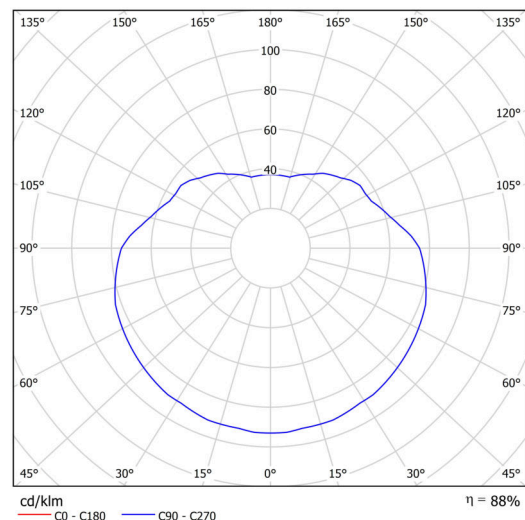

ISIS P4 PE

Product code: ISI52978

Type: Z11/PE4/a3 C**

Short description of the luminaire: Black pendant E27 light ON/OFF and polyethylene shade.

Technical

Types of luminaires	Classic on/off
Mounting type	Suspended - rod
Base material	steel
Shade material	polyethylene
Base color	black Ral9005
Shade color	white
Holding the shade	steel holder
Mounting location	ceiling
Width	500 mm
Length	500 mm
Height	500 mm
Diameter	ø 500 mm
Hinge length	600 mm
mounting holes (diameter)	none
Installation wire (diameter)	none
Impact strength	IK10
Operating temperature	from -20°C to +30°C

Electric

Power consumption	40 W
Ingress Protection	IP40
Socket	E27
terminal block	none

Luminous

Blue light hazard	Risk group 0

Eulum data for calculation programs are available at www.osmont.cz.