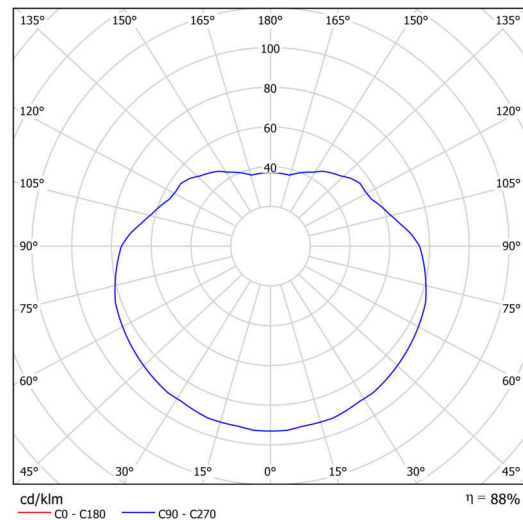

ISIS P4 PE

Product code: ISI46814

Type: Z11/PE4/a5 NB**

Short description of the luminaire: Stainless brushed pendant E27 light ON/OFF and polyethylene shade.

Technical

Types of luminaires	Classic on/off
Mounting type	Suspended - rod
Base material	stainless steel steel
Shade material	polyethylene
Base color	brushed stainless steel
Shade color	white
Holding the shade	steel holder
Mounting location	ceiling
Width	500 mm
Length	500 mm
Height	500 mm
Diameter	ø 500 mm
Hinge length	1000 mm
mounting holes (diameter)	none
Installation wire (diameter)	none
Impact strength	IK10
Operating temperature	from -20°C to +30°C

Electric

Power consumption	40 W
Ingress Protection	IP40
Socket	E27
terminal block	none

Luminous

Blue light hazard	Risk group 0

Eulum data for calculation programs are available at www.osmont.cz.