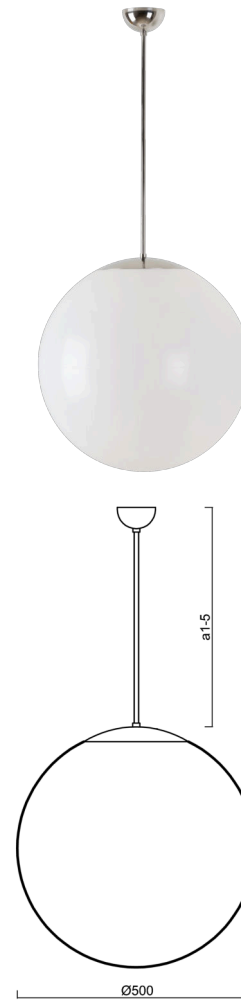

ISIS P4 PE

Product code: ISI46764

Type: Z11/PE4/a5 NL**

Short description of the luminaire: Stainless polished pendant E27 light ON/OFF and polyethylene shade.

Technical

Types of luminaires	Classic on/off
Mounting type	Suspended - rod
Base material	stainless steel steel
Shade material	polyethylene
Base color	polished stainless steel
Shade color	white
Holding the shade	steel holder
Mounting location	ceiling
Width	500 mm
Length	500 mm
Height	500 mm
Diameter	ø 500 mm
Hinge length	1000 mm
mounting holes (diameter)	none
Installation wire (diameter)	none
Impact strength	IK10
Operating temperature	from -20°C to +30°C

Electric

Power consumption	40 W
Ingress Protection	IP40
Socket	E27
terminal block	none

Luminous

Blue light hazard	Risk group 0

Eulum data for calculation programs are available at www.osmont.cz.