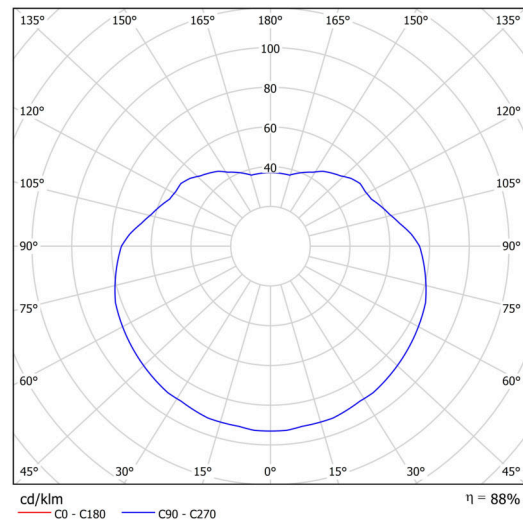

ISIS P4 PE

Product code: ISI46764

Type: Z11/PE4/a5 NL**

Short description of the luminaire: Stainless polished pendant E27 light ON/OFF and polyethylene shade.

Technical

Types of luminaires	Classic on/off
Mounting type	Suspended - rod
Base material	stainless steel steel
Shade material	polyethylene
Base color	polished stainless steel
Shade color	white
Holding the shade	steel holder
Mounting location	ceiling
Width	500 mm
Length	500 mm
Height	500 mm
Diameter	ø 500 mm
Hinge length	1000 mm
mounting holes (diameter)	none
Installation wire (diameter)	none
Impact strength	IK10
Operating temperature	from -20°C to +30°C

Electric

Power consumption	40 W
Ingress Protection	IP40
Socket	E27
terminal block	none

Luminous

Blue light hazard	Risk group 0

Eulum data for calculation programs are available at www.osmont.cz.