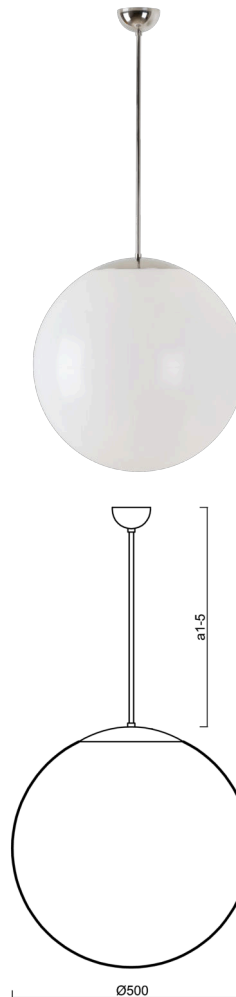

ISIS P4 PE

Z11/PE4/a4 NL**

WWW.OSMONT.CZ

ISIS P4 PE

Product code: ISI46763

Type: Z11/PE4/a4 NL**

Short description of the luminaire: Stainless polished pendant E27 light ON/OFF and polyethylene shade.

Technical

Types of luminaires	Classic on/off
Mounting type	Suspended - rod
Base material	stainless steel steel
Shade material	polyethylene
Base color	polished stainless steel
Shade color	white
Holding the shade	steel holder
Mounting location	ceiling
Width	500 mm
Length	500 mm
Height	500 mm
Diameter	ø 500 mm
Hinge length	800 mm
mounting holes (diameter)	none
Installation wire (diameter)	none
Impact strength	IK10
Operating temperature	from -20°C to +30°C

Electric

Power consumption	40 W
Ingress Protection	IP40
Socket	E27
terminal block	none

Luminous

Blue light hazard	Risk group 0
-------------------	--------------

Eulum data for calculation programs are available at www.osmont.cz.