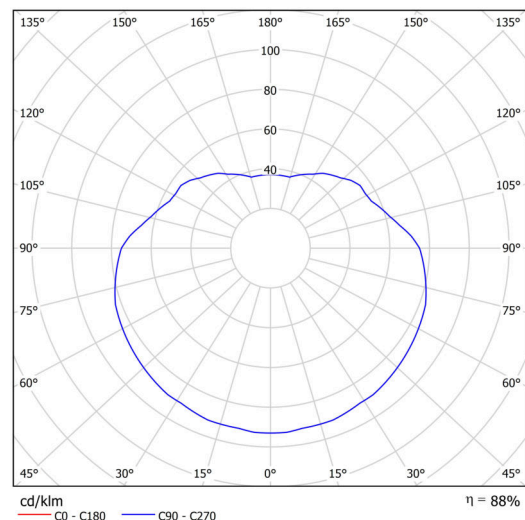

ISIS P4 PE

Product code: ISI46763

Type: Z11/PE4/a4 NL**

Short description of the luminaire: Stainless polished pendant E27 light ON/OFF and polyethylene shade.

Technical

Types of luminaires	Classic on/off
Mounting type	Suspended - rod
Base material	stainless steel steel
Shade material	polyethylene
Base color	polished stainless steel
Shade color	white
Holding the shade	steel holder
Mounting location	ceiling
Width	500 mm
Length	500 mm
Height	500 mm
Diameter	ø 500 mm
Hinge length	800 mm
mounting holes (diameter)	none
Installation wire (diameter)	none
Impact strength	IK10
Operating temperature	from -20°C to +30°C

Electric

Power consumption	40 W
Ingress Protection	IP40
Socket	E27
terminal block	none

Luminous

Blue light hazard	Risk group 0

Eulum data for calculation programs are available at www.osmont.cz.