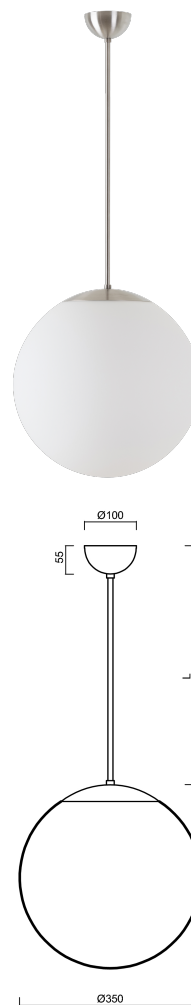

ISIS P3A PM-M

LED-5L06E550Z11/PM3AM/L20 NB 4K#

WWW.OSMONT.CZ

ISIS P3A PM-M

Product code: ISI74860

Type: LED-5L06E550Z11/PM3AM/L20 NB 4K#

Short description of the luminaire: Stainless steel brushed | pendant LED light ON/OFF | matt PMMA shadel rod pendant 20 cm |

Technical data

Types of luminaires	Classic on/off
Mounting type	Suspended - rod
Base material	stainless steel steel
Shade material	opal polymethyl methacrylate
Base color	brushed stainless steel
Shade color	white
Holding the shade	steel holder
Mounting location	ceiling
Width	350 mm
Length	350 mm
Height	350 mm
Diameter	ø 350 mm
Suspension length	200 mm
mounting holes (diameter)	none
Energy Class	D
Impact strength	IK06
Operating temperature	from -20°C to +30°C

Electrical data

Power consumption	26 W
Ingress Protection	IP40
Socket	LED modul
terminal block	none
Automatic circuit breaker type B10A	31 pcs
Automatic circuit breaker type B16A	50 pcs
Automatic circuit breaker type C10A	52 pcs
Automatic circuit breaker type C16A	85 pcs
Number of LED drivers	1

Additional assortment:

Lampshade

Product code	Name	Color	Picture	Drawing
20727	PM3AM (350mm)	white		