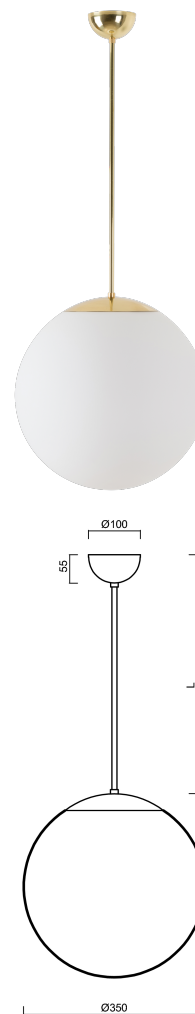

ISIS P3A PM-M

LED-5L06E550Z11/PM3AM/L40 NK3H MS 4K#

WWW.OSMONT.CZ

ISIS P3A PM-M

Product code: ISI74831

Type: LED-5L06E550Z11/PM3AM/L40 NK3H MS 4K#

Short description of the luminaire: Brass polished | pendant LED light with emergency backup combined | matt PMMA shade | rod pendant 40 cm |

Technical data

Types of luminaires	Emergency combined
Mounting type	Suspended - rod
Base material	brass
Shade material	opal polymethyl methacrylate
Base color	polished brass
Shade color	white
Holding the shade	steel holder
Mounting location	ceiling
Width	350 mm
Length	350 mm
Height	350 mm
Diameter	ø 350 mm
Suspension length	400 mm
mounting holes (diameter)	none
Energy Class	D
Impact strength	IK06
Operating temperature	from +5°C to +30°C