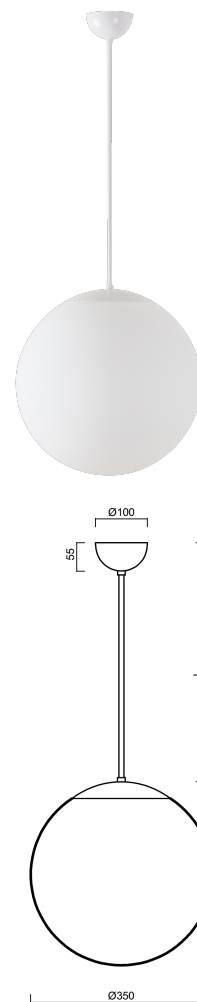

ISIS P3A PM-M

LED-5L06E550Z11/PM3AM/L40 B 3K#

WWW.OSMONT.CZ

ISIS P3A PM-M

Product code: ISI74281

Type: LED-5L06E550Z11/PM3AM/L40 B 3K#

Short description of the luminaire: White colour | pendant LED light ON/OFF | matt PMMA shade | rod pendant 40 cm |

Technical data

| | |
|---------------------------|------------------------------|
| Types of luminaires | Classic on/off |
| Mounting type | Suspended - rod |
| Base material | steel |
| Shade material | opal polymethyl methacrylate |
| Base color | white Ral9003 |
| Shade color | white |
| Holding the shade | steel holder |
| Mounting location | ceiling |
| Width | 350 mm |
| Length | 350 mm |
| Height | 350 mm |
| Diameter | ø 350 mm |
| Suspension length | 400 mm |
| mounting holes (diameter) | none |
| Energy Class | D |
| Impact strength | IK06 |
| Operating temperature | from -20°C to +30°C |

Electrical data

| | |
|-------------------------------------|-----------|
| Power consumption | 26 W |
| Ingress Protection | IP40 |
| Socket | LED modul |
| terminal block | none |
| Automatic circuit breaker type B10A | 31 pcs |
| Automatic circuit breaker type B16A | 50 pcs |
| Automatic circuit breaker type C10A | 52 pcs |
| Automatic circuit breaker type C16A | 85 pcs |
| Number of LED drivers | 1 |

Luminous data

| | |
|-----------------------------|--------------|
| Lum. flux of luminaire | 3590 lm |
| Lum. flux of light source | 4080 lm |
| Luminaire efficacy | 138 lm/W |
| Chromaticity temperature | 3000 K |
| Rated life time LED L80/B10 | 100000 hours |
| CRI | Ra80 |
| MacAdam | 3 |
| Blue light hazard | Risk group 0 |