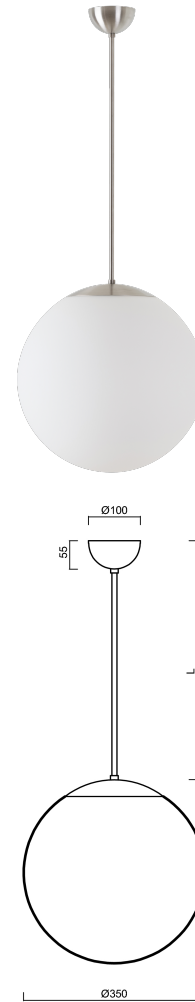

ISIS P3A PM-M

Z11/PM3AM/L40 NB HF*

WWW.OSMONT.CZ

ISIS P3A PM-M

Product code: ISI47130

Type: Z11/PM3AM/L40 NB HF*

Short description of the luminaire: Stainless steel brushed | pendant E27 light with HF sensor | matt PMMA shade | rod pendant 40 cm |

Technical data

Types of luminaires	Sensor
Mounting type	Suspended - rod
Base material	stainless steel steel
Shade material	opal polymethyl methacrylate
Base color	brushed stainless steel
Shade color	white
Holding the shade	steel holder
Mounting location	ceiling
Width	350 mm
Length	350 mm
Height	350 mm
Diameter	ø 350 mm
Suspension length	400 mm
mounting holes (diameter)	none
Impact strength	IK06
Operating temperature	from -20°C to +30°C

TECHNICAL SHEET

Logistical data

EAN	8591728210687
Warranty*	60 months

**The warranty for the batteries is valid for 36 months from the date of purchase.*

Additional assortment:

Lampshade

Product code	Name	Color	Picture	Drawing
20727	PM3AM (350mm)	white		