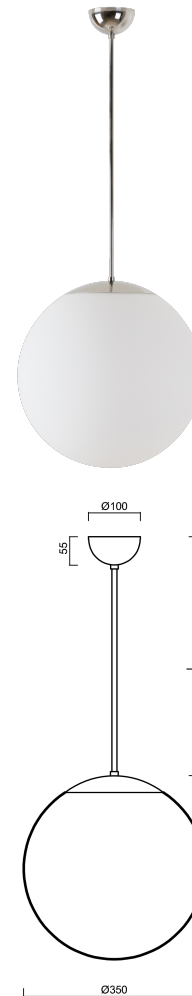

ISIS P3A PM-M

Z11/PM3AM/L80 NL*

WWW.OSMONT.CZ

ISIS P3A PM-M

Product code: ISI47123

Type: Z11/PM3AM/L80 NL*

Short description of the luminaire: Stainless steel polished | pendant E27 light ON/OFF | matt PMMA shade | rod pendant 80 cm |

Technical data

Types of luminaires	Classic on/off
Mounting type	Suspended - rod
Base material	stainless steel steel
Shade material	opal polymethyl methacrylate
Base color	polished stainless steel
Shade color	white
Holding the shade	steel holder
Mounting location	ceiling
Width	350 mm
Length	350 mm
Height	350 mm
Diameter	ø 350 mm
Suspension length	800 mm
mounting holes (diameter)	none
Impact strength	IK06
Operating temperature	from -20°C to +30°C

Electrical data

Power consumption	40 W
Ingress Protection	IP40
Socket	E27
terminal block	none

Luminous data

Blue light hazard	Risk group 0
-------------------	--------------

Eulum data for calculation programs are available at www.osmont.cz.

TECHNICAL SHEET

Logistical data

EAN	8591728210618
Warranty*	60 months

**The warranty for the batteries is valid for 36 months from the date of purchase.*

Additional assortment:

Lampshade

Product code	Name	Color	Picture	Drawing
20727	PM3AM (350mm)	white		