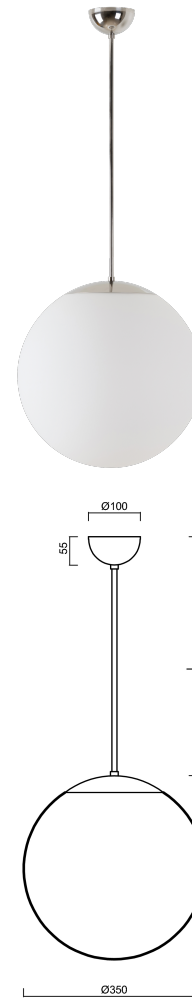

ISIS P3A PM-M

Product code: ISI47119

Type: Z11/PM3AM/L40 NL*

Short description of the luminaire: Stainless steel polished | pendant E27 light ON/OFF | matt PMMA shade | rod pendant 40 cm |

Technical data

Types of luminaires	Classic on/off
Mounting type	Suspended - rod
Base material	stainless steel steel
Shade material	opal polymethyl methacrylate
Base color	polished stainless steel
Shade color	white
Holding the shade	steel holder
Mounting location	ceiling
Width	350 mm
Length	350 mm
Height	350 mm
Diameter	ø 350 mm
Suspension length	400 mm
mounting holes (diameter)	none
Impact strength	IK06
Operating temperature	from -20°C to +30°C

Electrical data

Power consumption	40 W
Ingress Protection	IP40
Socket	E27
terminal block	none

Luminous data

Blue light hazard	Risk group 0

Eulum data for calculation programs are available at www.osmont.cz.