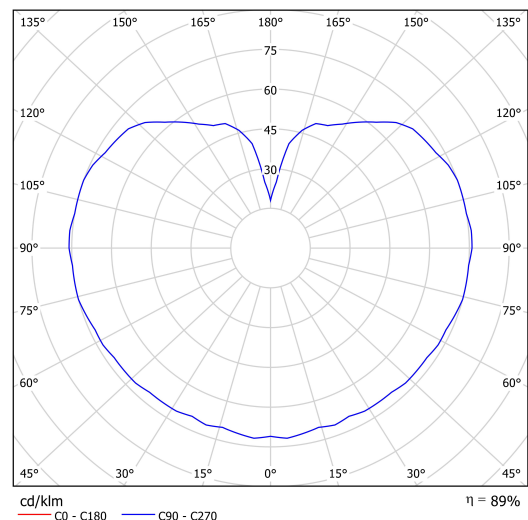

ISIS P3A PM-M

Product code: ISI47109

Type: Z11/PM3AM/L40 MS*

Short description of the luminaire: Brass polished | pendant
E27 light ON/OFF | matt PMMA shade | rod pendant 40 cm |

Technical data

Types of luminaires	Classic on/off
Mounting type	Suspended - rod
Base material	brass
Shade material	opal polymethyl methacrylate
Base color	polished brass
Shade color	white
Holding the shade	steel holder
Mounting location	ceiling
Width	350 mm
Length	350 mm
Height	350 mm
Diameter	ø 350 mm
Suspension length	400 mm
mounting holes (diameter)	none
Impact strength	IK06
Operating temperature	from -20°C to +30°C

Electrical data

Power consumption	40 W
Ingress Protection	IP40
Socket	E27
terminal block	none

Luminous data

Blue light hazard	Risk group 0

Eulum data for calculation programs are available at www.osmont.cz.