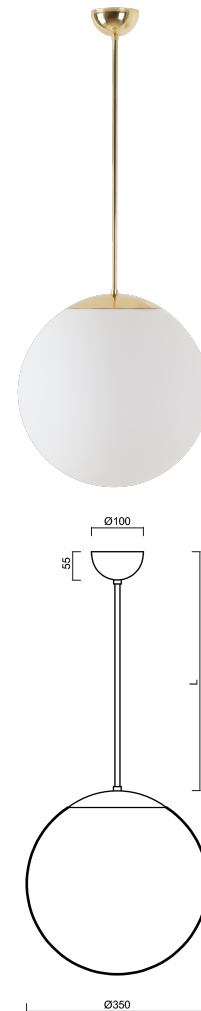

ISIS P3A PM-M

Product code: ISI47109

Type: Z11/PM3AM/L40 MS*

Short description of the luminaire: Brass polished | pendant
E27 light ON/OFF | matt PMMA shade | rod pendant 40 cm |

Technical data

Types of luminaires	Classic on/off
Mounting type	Suspended - rod
Base material	brass
Shade material	opal polymethyl methacrylate
Base color	polished brass
Shade color	white
Holding the shade	steel holder
Mounting location	ceiling
Width	350 mm
Length	350 mm
Height	350 mm
Diameter	ø 350 mm
Suspension length	400 mm
mounting holes (diameter)	none
Impact strength	IK06
Operating temperature	from -20°C to +30°C

Electrical data

Power consumption	40 W
Ingress Protection	IP40
Socket	E27
terminal block	none

Luminous data

Blue light hazard	Risk group 0

Eulum data for calculation programs are available at www.osmont.cz.