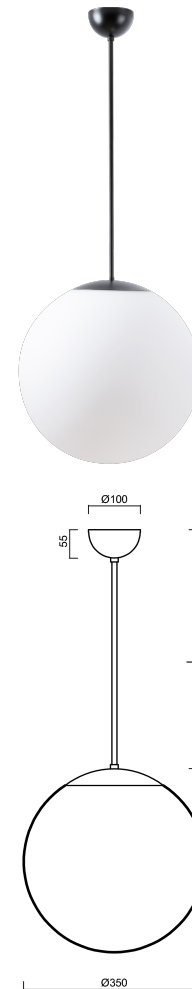

ISIS P3A PM-M

Product code: ISI47104

Type: Z11/PM3AM/L80 C HF*

Short description of the luminaire: Black colour | pendant E27 light with HF sensor | matt PMMA shadel rod pendant 80 cm |

Technical data

Types of luminaires	Sensor
Mounting type	Suspended - rod
Base material	steel
Shade material	opal polymethyl methacrylate
Base color	black Ral9005
Shade color	white
Holding the shade	steel holder
Mounting location	ceiling
Width	350 mm
Length	350 mm
Height	350 mm
Diameter	ø 350 mm
Suspension length	800 mm
mounting holes (diameter)	none
Impact strength	IK06
Operating temperature	from -20°C to +30°C

Electrical data

Power consumption	40 W
Ingress Protection	IP40
Socket	E27
Sensor	HF
terminal block	none

Luminous data

Blue light hazard	Risk group 0

Eulum data for calculation programs are available at www.osmont.cz.