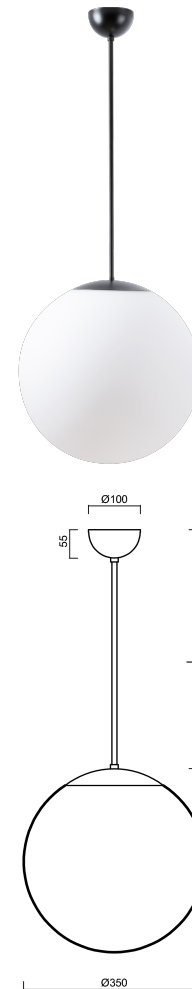

ISIS P3A PM-M

Product code: ISI47100

Type: Z11/PM3AM/L40 C HF*

Short description of the luminaire: Black colour | pendant E27 light with HF sensor | matt PMMA shadel rod pendant 40 cm |

Technical data

Types of luminaires	Sensor
Mounting type	Suspended - rod
Base material	steel
Shade material	opal polymethyl methacrylate
Base color	black Ral9005
Shade color	white
Holding the shade	steel holder
Mounting location	ceiling
Width	350 mm
Length	350 mm
Height	350 mm
Diameter	ø 350 mm
Suspension length	400 mm
mounting holes (diameter)	none
Impact strength	IK06
Operating temperature	from -20°C to +30°C

Electrical data

Power consumption	40 W
Ingress Protection	IP40
Socket	E27
Sensor	HF
terminal block	none

Luminous data

Blue light hazard	Risk group 0

Eulum data for calculation programs are available at www.osmont.cz.