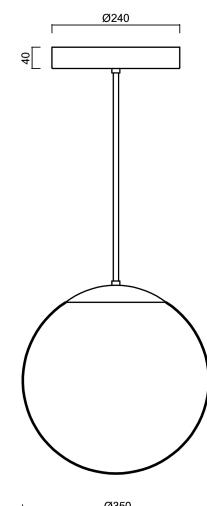

ISIS P3A PM HP

Product code: IS174698

Type: LED-5L06E900Z11/PM3A/L80 NK3HST NB 4K#

Short description of the luminaire: Stainless steel brushed | pendant high-power LED light with emergency backup combined (with Self-test) | PMMA shade | rod pendant 80 cm |

Technical data

Types of luminaires	Emergency combined SELFTEST
Mounting type	Suspended - rod
Base material	stainless steel steel
Shade material	opal polymethyl methacrylate
Base color	brushed stainless steel
Shade color	white
Holding the shade	steel holder
Mounting location	ceiling
Width	350 mm
Length	350 mm
Height	350 mm
Diameter	ø 350 mm
Suspension length	800 mm
mounting holes (diameter)	none
Energy Class	D
Impact strength	IK06
Operating temperature	from +5°C to +30°C

Electrical data

Power consumption	43 W
Ingress Protection	IP40
Socket	LED modul
Battery type	LiFePO4
Emergency time	3 hours
SELFTEST	yes
terminal block	none
Automatic circuit breaker type B10A	7 pcs
Automatic circuit breaker type B16A	12 pcs
Automatic circuit breaker type C10A	13 pcs
Automatic circuit breaker type C16A	21 pcs
Number of LED drivers	1

Luminous data

Lum. flux of luminaire	5870 lm
Lum. flux of light source	6670 lm
Lum. flux of light source in emergency mode	200 lm
Luminaire efficacy	136 lm/W
Chromaticity temperature	4000 K
Rated life time LED L80/B10	100000 hours