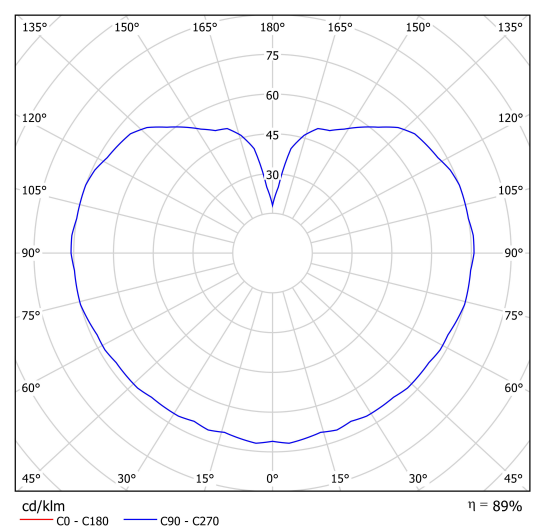

Technical data

| | |
|---------------------------|------------------------------|
| Types of luminaires | Emergency combined SELFTEST |
| Mounting type | Suspended - rod |
| Base material | stainless steel steel |
| Shade material | opal polymethyl methacrylate |
| Base color | brushed stainless steel |
| Shade color | white |
| Holding the shade | steel holder |
| Mounting location | ceiling |
| Width | 350 mm |
| Length | 350 mm |
| Height | 350 mm |
| Diameter | ø 350 mm |
| Suspension length | 800 mm |
| mounting holes (diameter) | none |
| Energy Class | D |
| Impact strength | IK06 |
| Operating temperature | from +5°C to +30°C |

Luminous data

| | |
|---|--------------|
| Lum. flux of luminaire | 5870 lm |
| Lum. flux of light source | 6670 lm |
| Lum. flux of light source in emergency mode | 200 lm |
| Luminaire efficacy | 136 lm/W |
| Chromaticity temperature | 4000 K |
| Rated life time LED L80/B10 | 100000 hours |