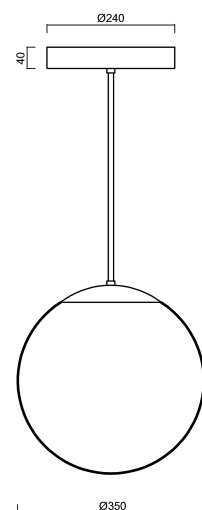

ISIS P3A PM HP

LED-5L06E900Z11/PM3A/L40 NK3H NB 4K#

WWW.OSMONT.CZ

ISIS P3A PM HP

Product code: ISI74691

Type: LED-5L06E900Z11/PM3A/L40 NK3H NB 4K#

Short description of the luminaire: Stainless steel brushed | pendant high-power LED light with emergency backup combined | PMMA shade | rod pendant 40 cm |

Technical data

| | |
|---------------------------|------------------------------|
| Types of luminaires | Emergency combined |
| Mounting type | Suspended - rod |
| Base material | stainless steel steel |
| Shade material | opal polymethyl methacrylate |
| Base color | brushed stainless steel |
| Shade color | white |
| Holding the shade | steel holder |
| Mounting location | ceiling |
| Width | 350 mm |
| Length | 350 mm |
| Height | 350 mm |
| Diameter | ø 350 mm |
| Suspension length | 400 mm |
| mounting holes (diameter) | none |
| Energy Class | D |
| Impact strength | IK06 |
| Operating temperature | from +5°C to +30°C |

Lampshade

| Product code | Name | Color | Picture | Drawing |
|--------------|--------------|-------|---|---------|
| 20726 | PM3A (400mm) | white |  | |