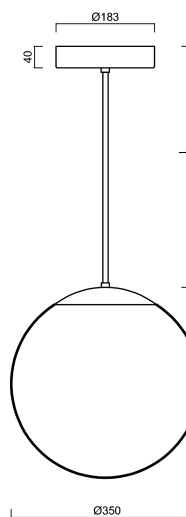

ISIS P3A PM HP

Product code: ISI74686

Type: LED-5L06E900Z11/PM3A/L40 NB DALI 4K#

Short description of the luminaire: Stainless steel brushed | pendant high-power LED light DALI | PMMA shade | rod pendant 40 cm |

Technical data

Types of luminaires	Dimmable
Mounting type	Suspended - rod
Base material	stainless steel steel
Shade material	opal polymethyl methacrylate
Base color	brushed stainless steel
Shade color	white
Holding the shade	steel holder
Mounting location	ceiling
Width	350 mm
Length	350 mm
Height	350 mm
Diameter	ø 350 mm
Suspension length	400 mm
mounting holes (diameter)	none
Energy Class	D
Impact strength	IK06
Operating temperature	from -20°C to +30°C

Electrical data

Power consumption	43 W
Ingress Protection	IP40
Socket	LED modul
terminal block	none
Automatic circuit breaker type B10A	31 pcs
Automatic circuit breaker type B16A	50 pcs
Automatic circuit breaker type C10A	52 pcs
Automatic circuit breaker type C16A	85 pcs
Switching current	5 A / 50 µsec
Number of LED drivers	1

Luminous data

Lum. flux of luminaire	5870 lm
Lum. flux of light source	6670 lm
Luminaire efficacy	136 lm/W
Chromaticity temperature	4000 K
Rated life time LED L80/B10	100000 hours
CRI	Ra80
MacAdam	3
Blue light hazard	Risk group 0

Eulum data for calculation programs are available at

OSMONT, s.r.o.
HYBRÁLEC 129,
586 01 JIHLAVA, CZ