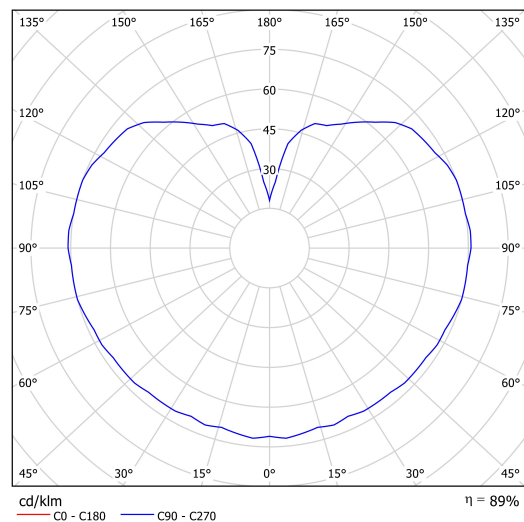

Technical data

| | |
|---------------------------|------------------------------|
| Types of luminaires | Dimmable |
| Mounting type | Suspended - rod |
| Base material | stainless steel steel |
| Shade material | opal polymethyl methacrylate |
| Base color | polished stainless steel |
| Shade color | white |
| Holding the shade | steel holder |
| Mounting location | ceiling |
| Width | 350 mm |
| Length | 350 mm |
| Height | 350 mm |
| Diameter | ø 350 mm |
| Suspension length | 600 mm |
| mounting holes (diameter) | none |
| Energy Class | D |
| Impact strength | IK06 |
| Operating temperature | from -20°C to +30°C |

Luminous data

| | |
|-----------------------------|--------------|
| Lum. flux of luminaire | 5870 lm |
| Lum. flux of light source | 6670 lm |
| Luminaire efficacy | 136 lm/W |
| Chromaticity temperature | 4000 K |
| Rated life time LED L80/B10 | 100000 hours |
| CRI | Ra80 |
| MacAdam | 3 |
| Blue light hazard | Risk group 0 |