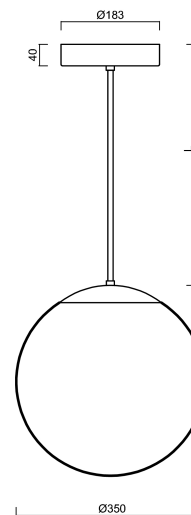

ISIS P3A PM HP

Product code: ISI74667

Type: LED-5L06E900Z11/PM3A/L60 NL DALI 4K#

Short description of the luminaire: Stainless steel polished | pendant high-power LED light DALI | PMMA shade | rod pendant 60 cm |

Technical data

Types of luminaires	Dimmable
Mounting type	Suspended - rod
Base material	stainless steel steel
Shade material	opal polymethyl methacrylate
Base color	polished stainless steel
Shade color	white
Holding the shade	steel holder
Mounting location	ceiling
Width	350 mm
Length	350 mm
Height	350 mm
Diameter	ø 350 mm
Suspension length	600 mm
mounting holes (diameter)	none
Energy Class	D
Impact strength	IK06
Operating temperature	from -20°C to +30°C

Electrical data

Power consumption	43 W
Ingress Protection	IP40
Socket	LED modul
terminal block	none
Automatic circuit breaker type B10A	31 pcs
Automatic circuit breaker type B16A	50 pcs
Automatic circuit breaker type C10A	52 pcs
Automatic circuit breaker type C16A	85 pcs
Switching current	5 A / 50 µsec
Number of LED drivers	1

Luminous data

Lum. flux of luminaire	5870 lm
Lum. flux of light source	6670 lm
Luminaire efficacy	136 lm/W
Chromaticity temperature	4000 K
Rated life time LED L80/B10	100000 hours
CRI	Ra80
MacAdam	3
Blue light hazard	Risk group 0

Eulum data for calculation programs are available at

OSMONT, s.r.o.
HYBRÁLEC 129,
586 01 JIHLAVA, CZ