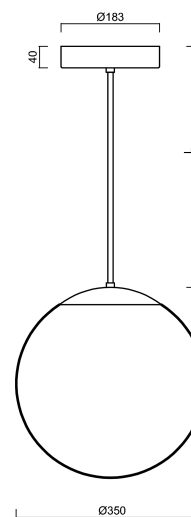

ISIS P3A PM HP

Product code: ISI74105

Type: LED-5L06E900Z11/PM3A/L20 B DALI 3K#

Short description of the luminaire: White colour | pendant high-power LED light DALI | PMMA shadel rod pendant 20 cm |

Technical data

Types of luminaires	Dimmable
Mounting type	Suspended - rod
Base material	steel
Shade material	opal polymethyl methacrylate
Base color	white Ra9003
Shade color	white
Holding the shade	steel holder
Mounting location	ceiling
Width	350 mm
Length	350 mm
Height	350 mm
Diameter	ø 350 mm
Suspension length	200 mm
mounting holes (diameter)	none
Energy Class	D
Impact strength	IK06
Operating temperature	from -20°C to +30°C

Electrical data

Power consumption	43 W
Ingress Protection	IP40
Socket	LED modul
terminal block	none
Automatic circuit breaker type B10A	31 pcs
Automatic circuit breaker type B16A	50 pcs
Automatic circuit breaker type C10A	52 pcs
Automatic circuit breaker type C16A	85 pcs
Switching current	5 A / 50 µsec
Number of LED drivers	1

Luminous data

Lum. flux of luminaire	5630 lm
Lum. flux of light source	6400 lm
Luminaire efficacy	130 lm/W
Chromaticity temperature	3000 K
Rated life time LED L80/B10	100000 hours
CRI	Ra80
MacAdam	3
Blue light hazard	Risk group 0

Eulum data for calculation programs are available at www.osmont.cz.

OSMONT, s.r.o.
HYBRÁLEC 129,
586 01 JIHLAVA, CZ