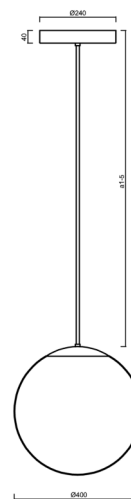

## Technical

Types of luminaires	Emergency combined
Mounting type	Suspended - rod
Base material	stainless steel steel
Shade material	opal polymethyl methacrylate
Base color	brushed stainless steel
Shade color	white
Holding the shade	steel holder
Mounting location	ceiling
Width	400 mm
Length	400 mm
Height	400 mm
Diameter	ø 400 mm
Hinge length	400 mm
mounting holes (diameter)	3xø5mm
Cable entrance	2xø16mm
Energy Class	D
Impact strength	IK06
Operating temperature	from 0°C to +30°C

## Installation dimensions: