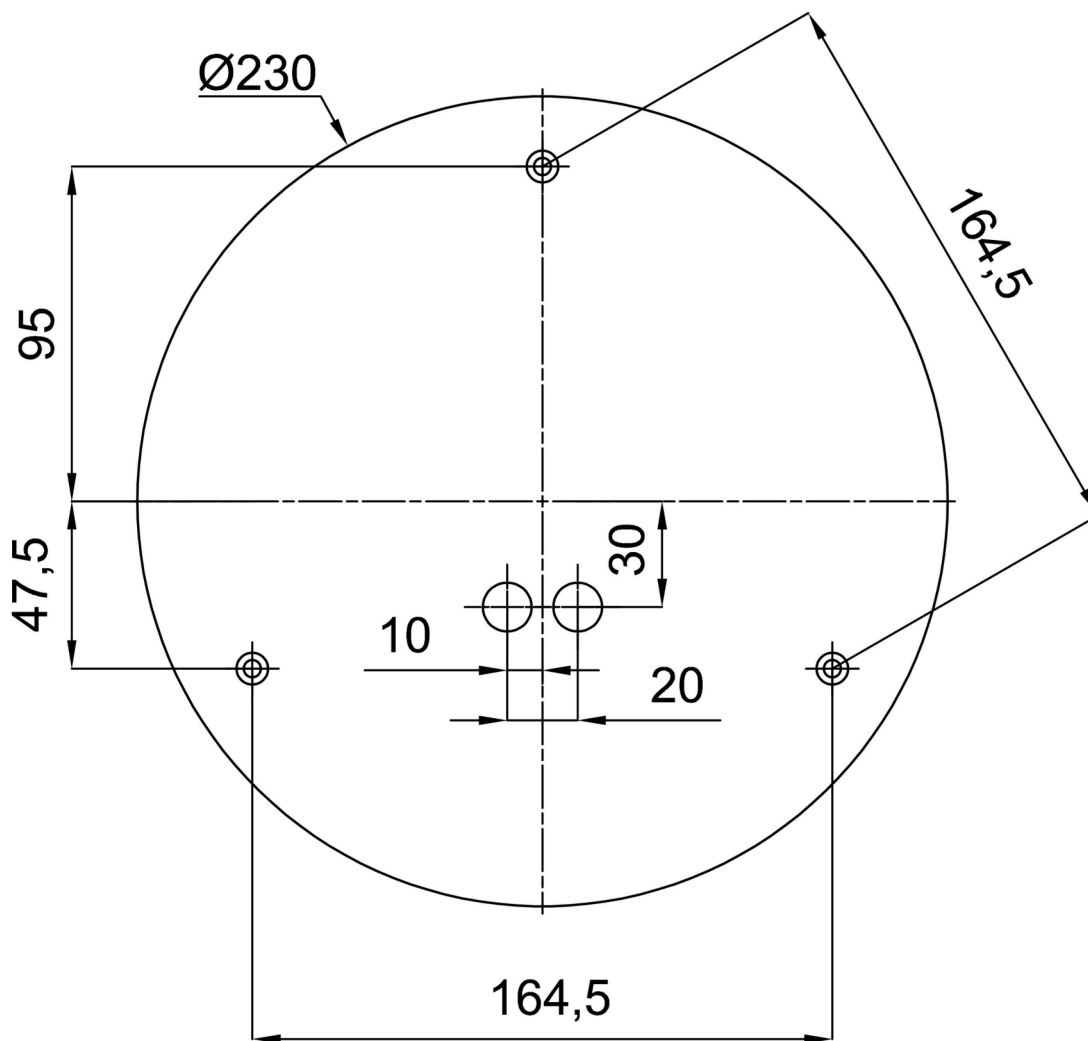

TECHNICAL SHEET

MacAdam	3
Blue light hazard	Risk group 0

Eulum data for calculation programs are available at www.osmont.cz.

Logistic

EAN	8591728048211
Weight NTTO	3.2 Kg
Weight BTTO	4.3 Kg
Number of cartons	2 pcs
Package volume	0.109 m³
Package 1 width	0.405 m
Package 1 length	0.405 m
Package 1 height	0.41 m
Warranty*	60 months

*The warranty for the batteries is valid for 12 months from the date of purchase.

Installation dimensions: