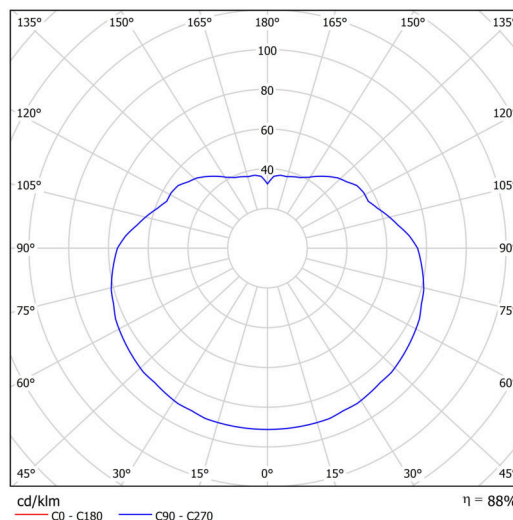

Luminous

Lum. flux of luminaire	7610 lm
Lum. flux of light source	8650 lm
Lum. flux of light source in emergency mode	170 lm
Luminaire efficacy	146 lm/W
Temperature	4000 K
Rated life time LED L80/B10	100000 hours
CRI	Ra80