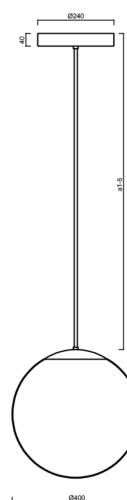

ISIS P3 PM-M HP

LED-5L08E850Z11/PM3M/a5/NK1W NL 4K#

WWW.OSMONT.CZ

ISIS P3 PM-M HP

Product code: ISI72684

Type: LED-5L08E850Z11/PM3M/a5/NK1W NL 4K#

Short description of the luminaire: Stainless steel polished | pendant high-power LED light with emergency backup combined | matt PMMA shade| rod pendant 100 cm |

Technical

Types of luminaires	Emergency combined
Mounting type	Suspended - rod
Base material	stainless steel steel
Shade material	opal polymethyl methacrylate
Base color	polished stainless steel
Shade color	white
Holding the shade	steel holder
Mounting location	ceiling
Width	400 mm
Length	400 mm
Height	400 mm
Diameter	ø 400 mm
Hinge length	1000 mm
mounting holes (diameter)	3xø5mm
Cable entrance	2xø16mm
Energy Class	D
Impact strength	IK06
Operating temperature	from 0°C to +30°C