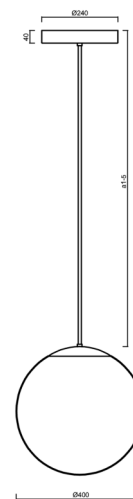

ISIS P3 PM-M HP

LED-5L08E850Z11/PM3M/a5/NK1W MS 4K#

WWW.OSMONT.CZ

ISIS P3 PM-M HP

Product code: ISI72679

Type: LED-5L08E850Z11/PM3M/a5/NK1W MS 4K#

Short description of the luminaire: Brass polished | pendant high-power LED light with emergency backup combined | matt PMMA shade | rod pendant 100 cm |

Technical

Types of luminaires	Emergency combined
Mounting type	Suspended - rod
Base material	brass
Shade material	opal polymethyl methacrylate
Base color	polished brass
Shade color	white
Holding the shade	steel holder
Mounting location	ceiling
Width	400 mm
Length	400 mm
Height	400 mm
Diameter	ø 400 mm
Hinge length	1000 mm
mounting holes (diameter)	3xø5mm
Cable entrance	2xø16mm
Energy Class	D
Impact strength	IK06
Operating temperature	from 0°C to +30°C