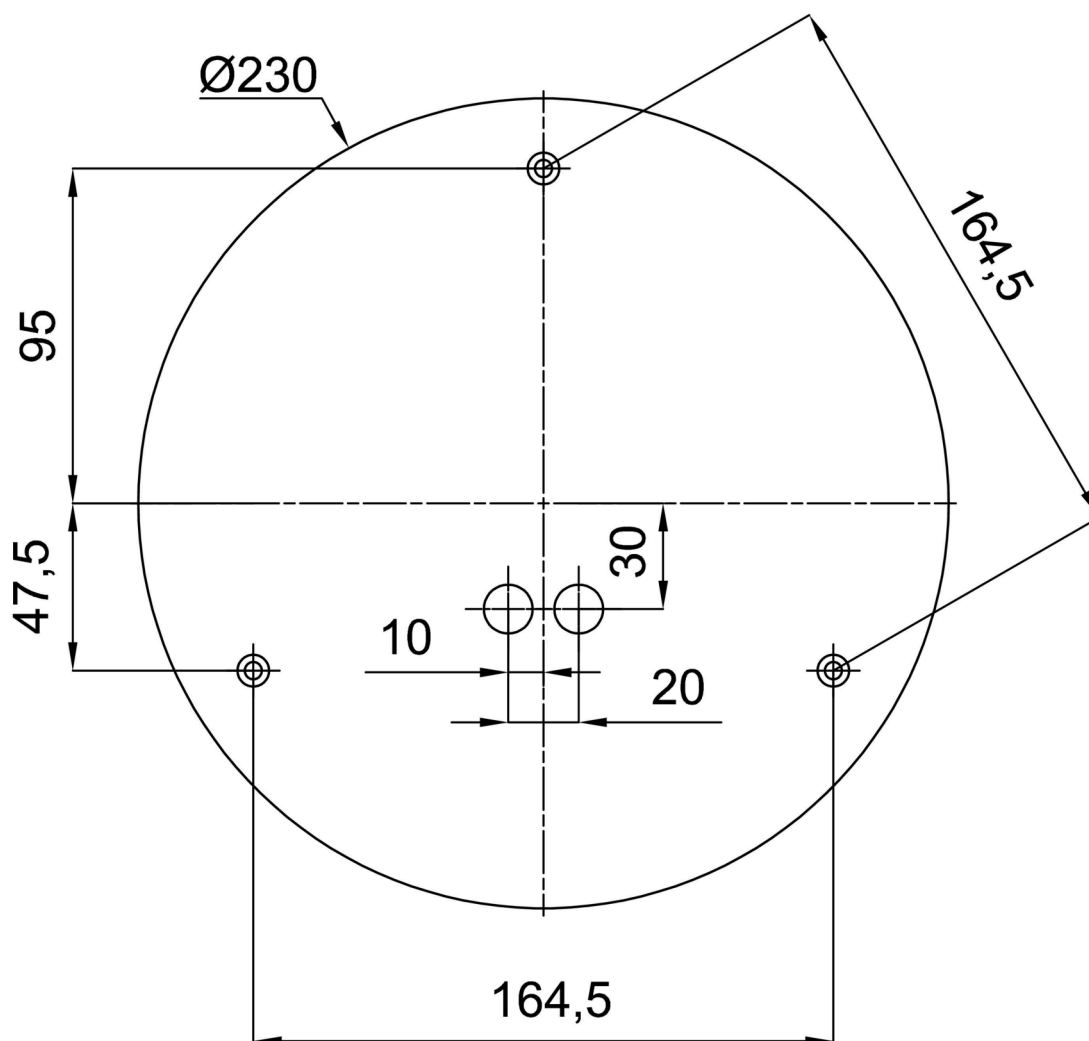

Technical

Types of luminaires	Emergency combined
Mounting type	Suspended - rod
Base material	brass
Shade material	opal polymethyl methacrylate
Base color	polished brass
Shade color	white
Holding the shade	steel holder
Mounting location	ceiling
Width	400 mm
Length	400 mm
Height	400 mm
Diameter	ø 400 mm
Hinge length	1000 mm
mounting holes (diameter)	3xø5mm
Cable entrance	2xø16mm
Energy Class	D
Impact strength	IK06
Operating temperature	from 0°C to +30°C

TECHNICAL SHEET

MacAdam	3
Blue light hazard	Risk group 0

Eulum data for calculation programs are available at www.osmont.cz.

Logistic

EAN	8591728048167
Weight NTTO	3.2 Kg
Weight BTTO	4.3 Kg
Number of cartons	2 pcs
Package volume	0.109 m ³
Package 1 width	0.405 m
Package 1 length	0.405 m
Package 1 height	0.41 m
Warranty*	60 months

*The warranty for the batteries is valid for 12 months from the date of purchase.

Installation dimensions:

Additional assortment:

Lampshade

Product code	Name	Color	Description	Picture	Drawing
20602	PM3-M	white	příslušenství		