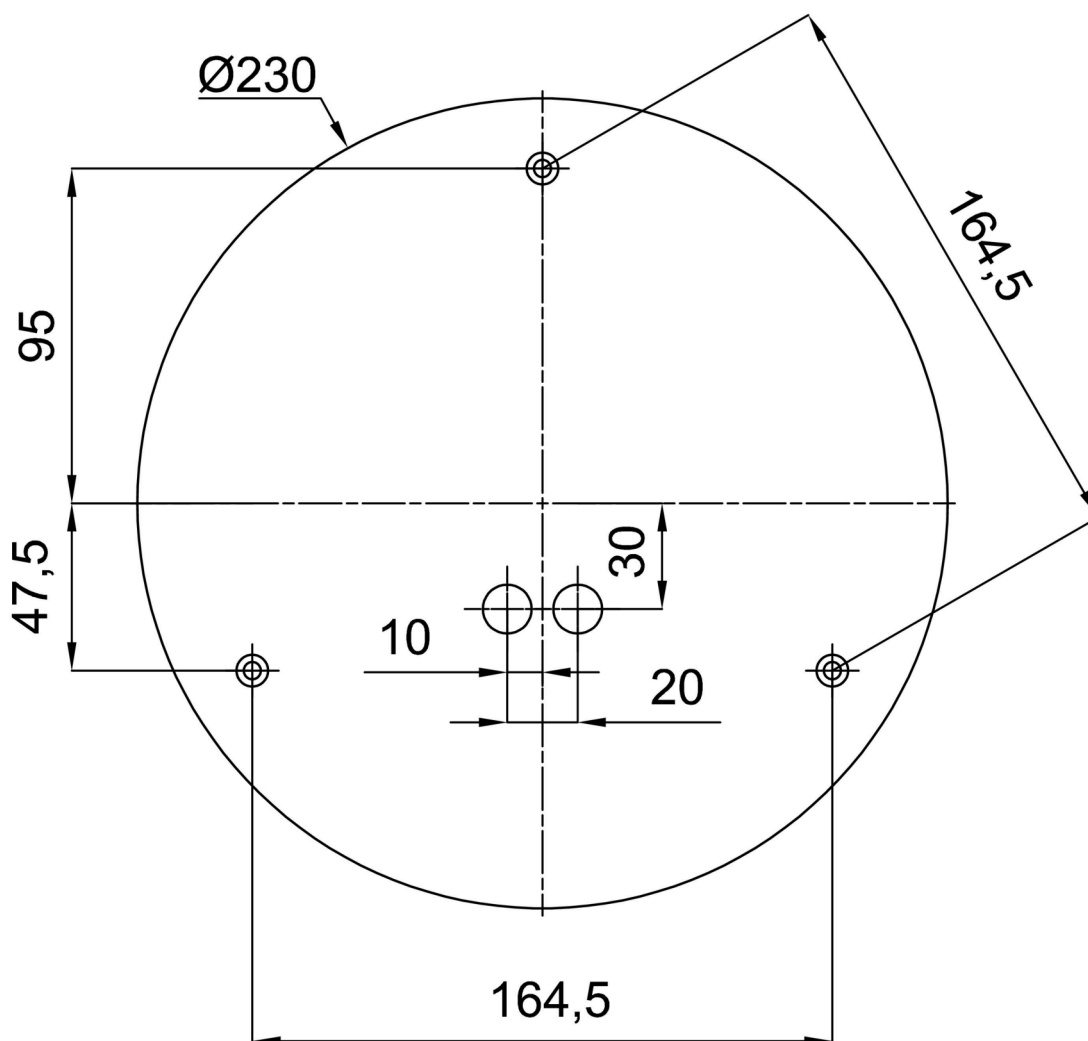

Technical

Types of luminaires	Emergency combined
Mounting type	Suspended - rod
Base material	brass
Shade material	opal polymethyl methacrylate
Base color	polished brass
Shade color	white
Holding the shade	steel holder
Mounting location	ceiling
Width	400 mm
Length	400 mm
Height	400 mm
Diameter	ø 400 mm
Hinge length	600 mm
mounting holes (diameter)	3xø5mm
Cable entrance	2xø16mm
Energy Class	D
Impact strength	IK06
Operating temperature	from 0°C to +30°C

TECHNICAL SHEET

MacAdam	3
Blue light hazard	Risk group 0

Eulum data for calculation programs are available at www.osmont.cz.

Logistic

EAN	8591728048143
Weight NTTO	3.2 Kg
Weight BTTO	4.3 Kg
Number of cartons	2 pcs
Package volume	0.081 m ³
Package 1 width	0.405 m
Package 1 length	0.405 m
Package 1 height	0.41 m
Warranty*	60 months

*The warranty for the batteries is valid for 12 months from the date of purchase.

Installation dimensions:

Additional assortment:

Lampshade

Product code	Name	Color	Description	Picture	Drawing
20602	PM3-M	white	příslušenství		