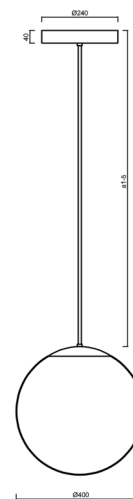

ISIS P3 PM-M HP

LED-5L08E850Z11/PM3M/a3/NK1W MS 4K#

WWW.OSMONT.CZ

ISIS P3 PM-M HP

Product code: ISI72677

Type: LED-5L08E850Z11/PM3M/a3/NK1W MS 4K#

Short description of the luminaire: Brass polished | pendant high-power LED light with emergency backup combined | matt PMMA shade | rod pendant 60 cm |

Technical

Types of luminaires	Emergency combined
Mounting type	Suspended - rod
Base material	brass
Shade material	opal polymethyl methacrylate
Base color	polished brass
Shade color	white
Holding the shade	steel holder
Mounting location	ceiling
Width	400 mm
Length	400 mm
Height	400 mm
Diameter	ø 400 mm
Hinge length	600 mm
mounting holes (diameter)	3xø5mm
Cable entrance	2xø16mm
Energy Class	D
Impact strength	IK06
Operating temperature	from 0°C to +30°C