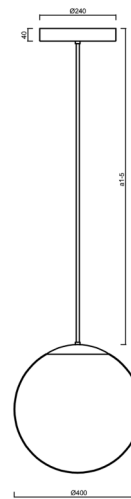

ISIS P3 PM-M HP

LED-5L08E850Z11/PM3M/a5/NK1W C 4K#

WWW.OSMONT.CZ

ISIS P3 PM-M HP

Product code: ISI72674

Type: LED-5L08E850Z11/PM3M/a5/NK1W C 4K#

Short description of the luminaire: Black colour | pendant high-power LED light with emergency backup combined | matt PMMA shade | rod pendant 100 cm |

Technical

Types of luminaires	Emergency combined
Mounting type	Suspended - rod
Base material	steel
Shade material	opal polymethyl methacrylate
Base color	black Ral9005
Shade color	white
Holding the shade	steel holder
Mounting location	ceiling
Width	400 mm
Length	400 mm
Height	400 mm
Diameter	ø 400 mm
Hinge length	1000 mm
mounting holes (diameter)	3xø5mm
Cable entrance	2xø16mm
Energy Class	D
Impact strength	IK06
Operating temperature	from 0°C to +30°C