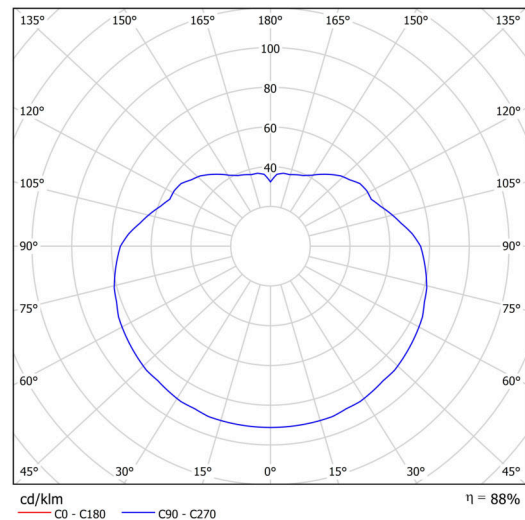

Luminous

Lum. flux of luminaire	7610 lm
Lum. flux of light source	8650 lm
Lum. flux of light source in emergency mode	170 lm
Luminaire efficacy	146 lm/W
Temperature	4000 K
Rated life time LED L80/B10	100000 hours
CRI	Ra80