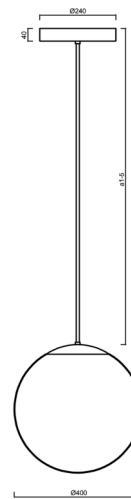

## Technical

Types of luminaires	Emergency combined
Mounting type	Suspended - rod
Base material	steel
Shade material	opal polymethyl methacrylate
Base color	white Ral9003
Shade color	white
Holding the shade	steel holder
Mounting location	ceiling
Width	400 mm
Length	400 mm
Height	400 mm
Diameter	ø 400 mm
Hinge length	400 mm
mounting holes (diameter)	3xø5mm
Cable entrance	2xø16mm
Energy Class	D
Impact strength	IK06
Operating temperature	from 0°C to +30°C

## Installation dimensions: