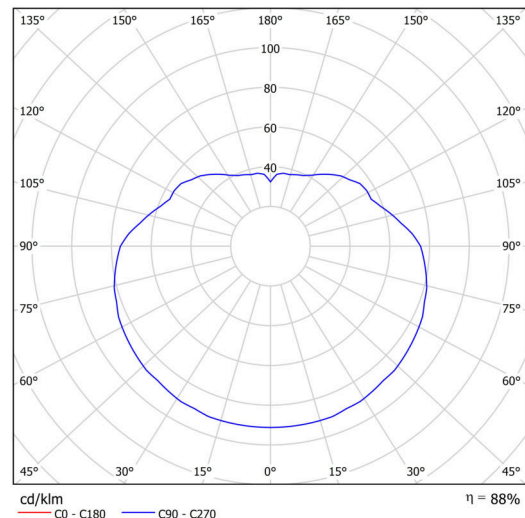

Luminous

Lum. flux of luminaire	7610 lm
Lum. flux of light source	8650 lm
Lum. flux of light source in emergency mode	170 lm
Luminaire efficacy	146 lm/W
Temperature	4000 K
Rated life time LED L80/B10	100000 hours
CRI	Ra80