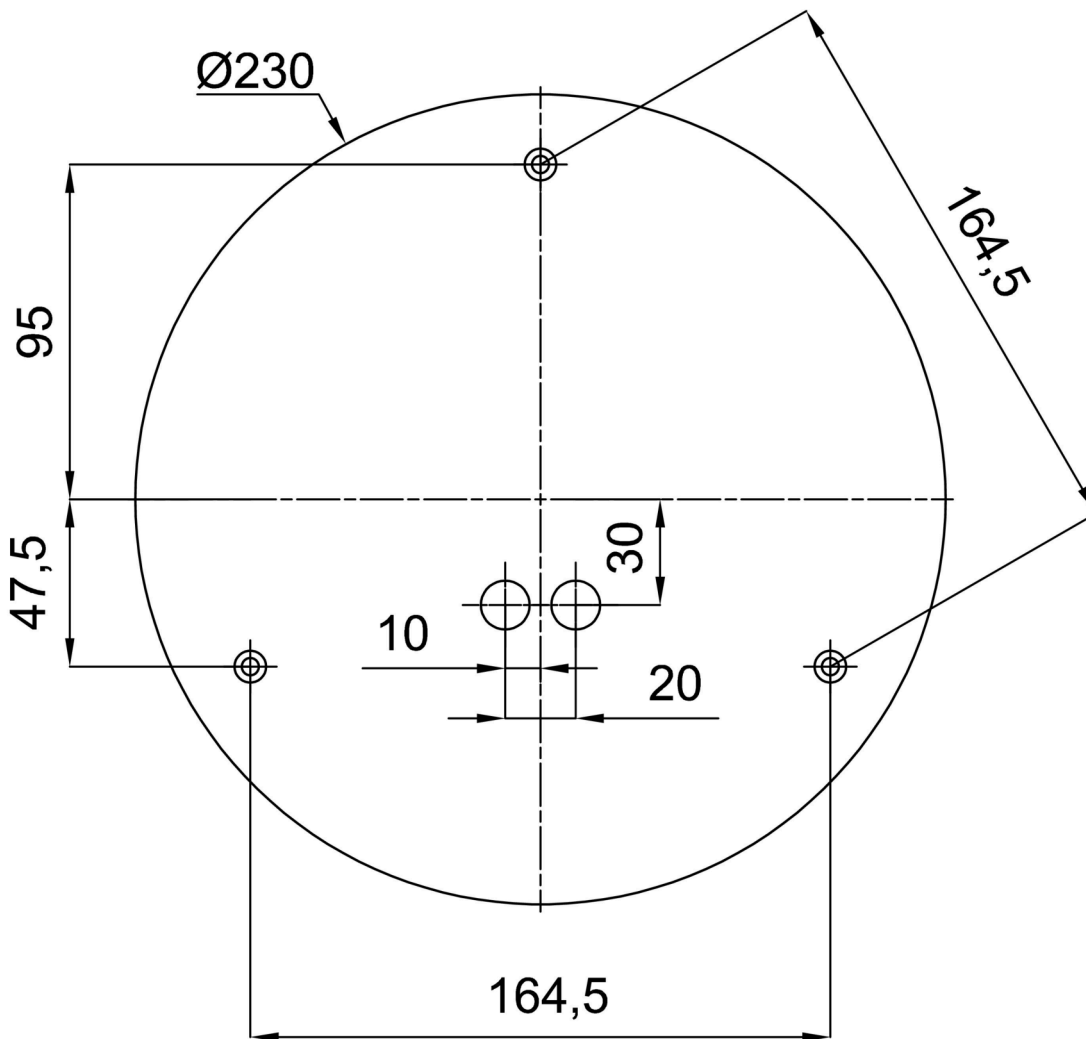

## Technical

Types of luminaires	Emergency combined
Mounting type	Suspended - rod
Base material	steel
Shade material	opal polymethyl methacrylate
Base color	white Ral9003
Shade color	white
Holding the shade	steel holder
Mounting location	ceiling
Width	400 mm
Length	400 mm
Height	400 mm
Diameter	ø 400 mm
Hinge length	400 mm
mounting holes (diameter)	3xø5mm
Cable entrance	2xø16mm
Energy Class	D
Impact strength	IK06
Operating temperature	from 0°C to +30°C

## Installation dimensions: