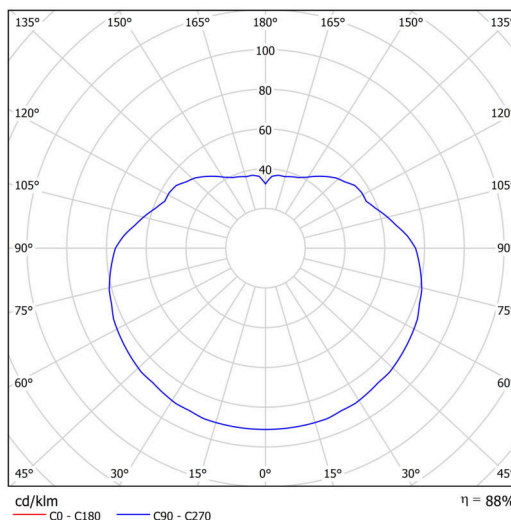

Luminous

Lum. flux of luminaire	7300 lm
Lum. flux of light source	8290 lm
Lum. flux of light source in emergency mode	170 lm
Luminaire efficacy	140 lm/W
Temperature	3000 K
Rated life time LED L80/B10	100000 hours
CRI	Ra80