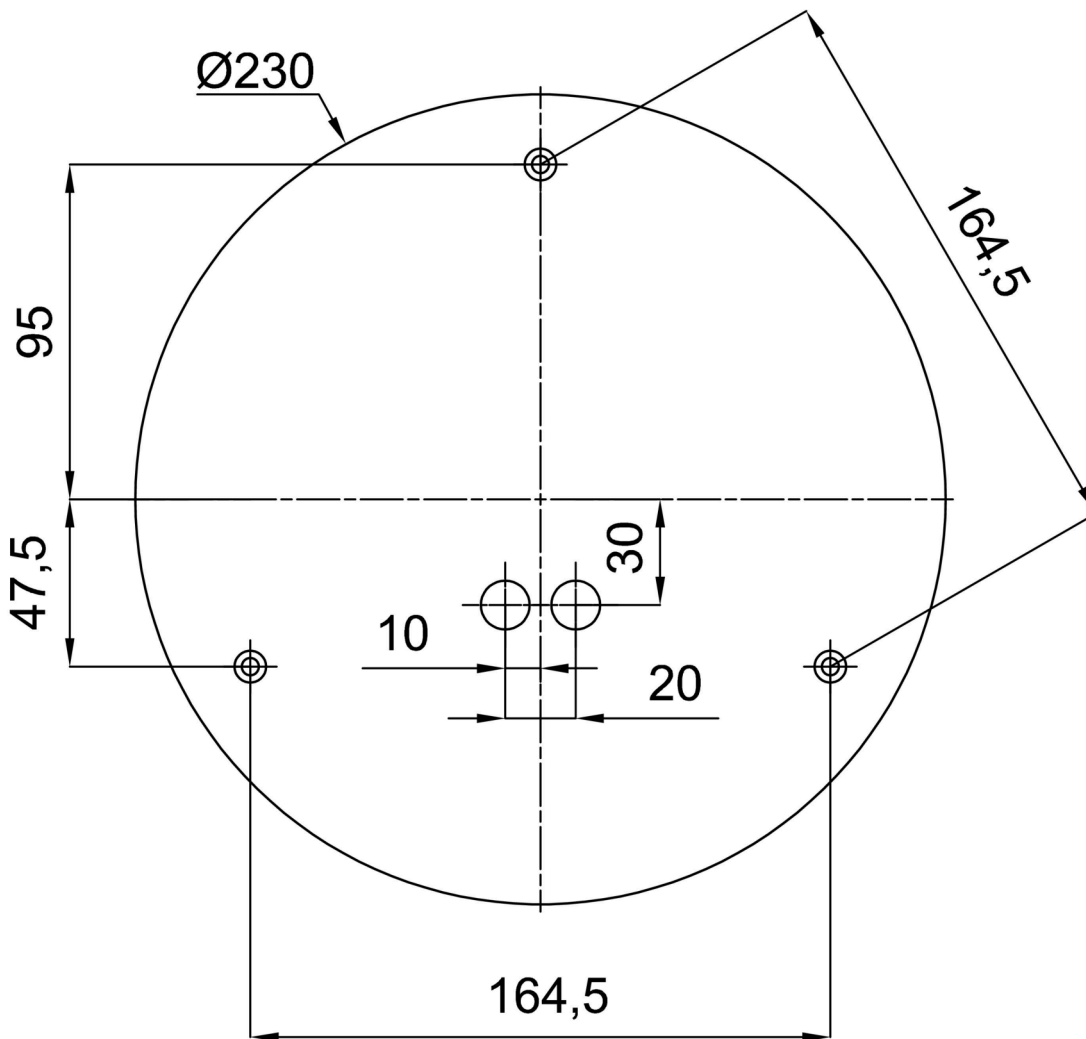

TECHNICAL SHEET

MacAdam	3
Blue light hazard	Risk group 0

Eulum data for calculation programs are available at www.osmont.cz.

Logistic

EAN	8591728045463
Weight NTTO	3.2 Kg
Weight BTTO	4.3 Kg
Number of cartons	2 pcs
Package volume	0.109 m³
Package 1 width	0.405 m
Package 1 length	0.405 m
Package 1 height	0.41 m
Warranty*	60 months

*The warranty for the batteries is valid for 12 months from the date of purchase.

Installation dimensions: