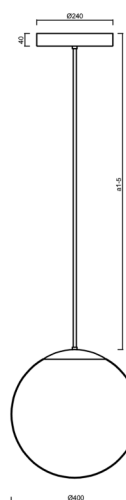

ISIS P3 PM-M HP

LED-5L08E850Z11/PM3M/a5/NK1W NB 3K#

WWW.OSMONT.CZ

ISIS P3 PM-M HP

Product code: ISI72189

Type: LED-5L08E850Z11/PM3M/a5/NK1W NB 3K#

Short description of the luminaire: Stainless steel brushed | pendant high-power LED light with emergency backup combined | matt PMMA shade| rod pendant 100 cm |

Technical

Types of luminaires	Emergency combined
Mounting type	Suspended - rod
Base material	stainless steel steel
Shade material	opal polymethyl methacrylate
Base color	brushed stainless steel
Shade color	white
Holding the shade	steel holder
Mounting location	ceiling
Width	400 mm
Length	400 mm
Height	400 mm
Diameter	ø 400 mm
Hinge length	1000 mm
mounting holes (diameter)	3xø5mm
Cable entrance	2xø16mm
Energy Class	D
Impact strength	IK06
Operating temperature	from 0°C to +30°C