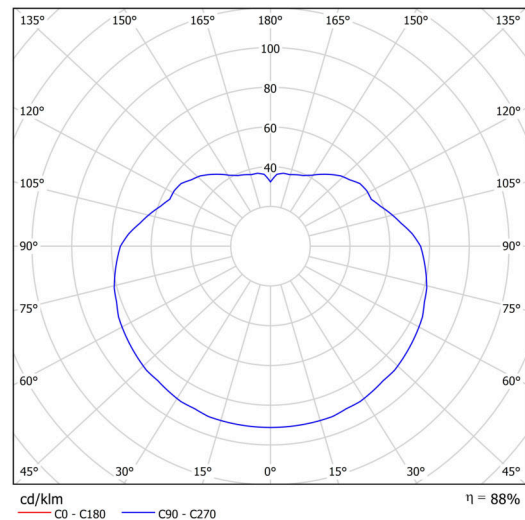

Luminous

Lum. flux of luminaire	7300 lm
Lum. flux of light source	8290 lm
Lum. flux of light source in emergency mode	170 lm
Luminaire efficacy	140 lm/W
Temperature	3000 K
Rated life time LED L80/B10	100000 hours
CRI	Ra80