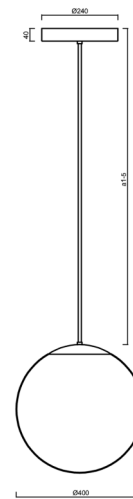

ISIS P3 PM-M HP

LED-5L08E850Z11/PM3M/a5/NK1W MS 3K#

WWW.OSMONT.CZ

ISIS P3 PM-M HP

Product code: ISI72179

Type: LED-5L08E850Z11/PM3M/a5/NK1W MS 3K#

Short description of the luminaire: Brass polished | pendant high-power LED light with emergency backup combined | matt PMMA shade | rod pendant 100 cm |

Technical

Types of luminaires	Emergency combined
Mounting type	Suspended - rod
Base material	brass
Shade material	opal polymethyl methacrylate
Base color	polished brass
Shade color	white
Holding the shade	steel holder
Mounting location	ceiling
Width	400 mm
Length	400 mm
Height	400 mm
Diameter	ø 400 mm
Hinge length	1000 mm
mounting holes (diameter)	3xø5mm
Cable entrance	2xø16mm
Energy Class	D
Impact strength	IK06
Operating temperature	from 0°C to +30°C