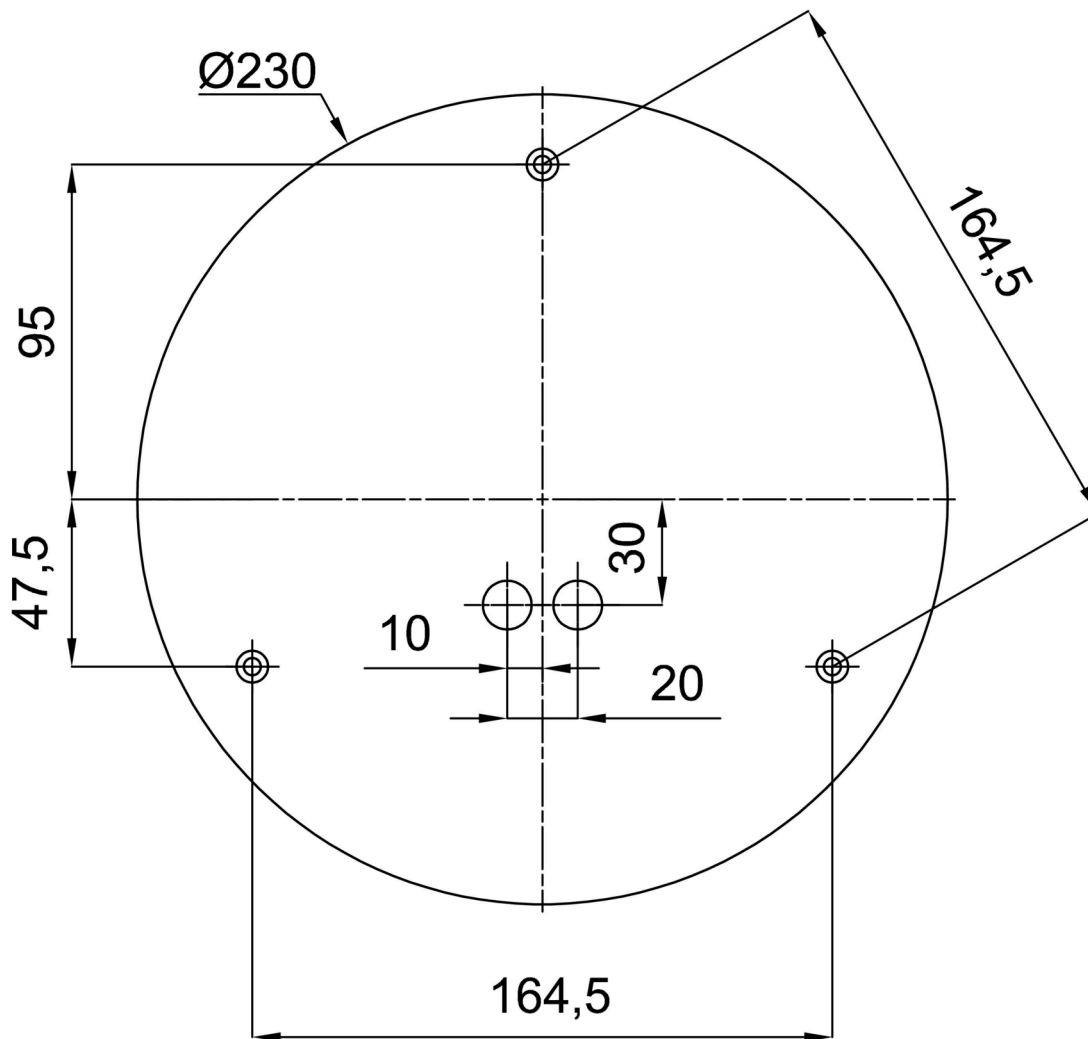

TECHNICAL SHEET

MacAdam	3
Blue light hazard	Risk group 0

Eulum data for calculation programs are available at www.osmont.cz.

Logistic

EAN	8591728045319
Weight NTTO	3.2 Kg
Weight BTTO	4.3 Kg
Number of cartons	2 pcs
Package volume	0.109 m³
Package 1 width	0.405 m
Package 1 length	0.405 m
Package 1 height	0.41 m
Warranty*	60 months

*The warranty for the batteries is valid for 12 months from the date of purchase.

Installation dimensions: