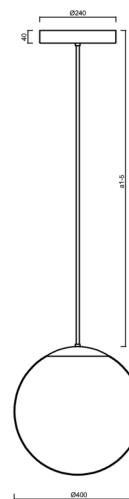

ISIS P3 PM-M HP

LED-5L08E850Z11/PM3M/a5/NK1W B 3K#

WWW.OSMONT.CZ

ISIS P3 PM-M HP

Product code: ISI72169

Type: LED-5L08E850Z11/PM3M/a5/NK1W B 3K#

Short description of the luminaire: White colour | pendant high-power LED light with emergency backup combined | matt PMMA shade | rod pendant 100 cm |

Technical

Types of luminaires	Emergency combined
Mounting type	Suspended - rod
Base material	steel
Shade material	opal polymethyl methacrylate
Base color	white Ral9003
Shade color	white
Holding the shade	steel holder
Mounting location	ceiling
Width	400 mm
Length	400 mm
Height	400 mm
Diameter	ø 400 mm
Hinge length	1000 mm
mounting holes (diameter)	3xø5mm
Cable entrance	2xø16mm
Energy Class	D
Impact strength	IK06
Operating temperature	from 0°C to +30°C