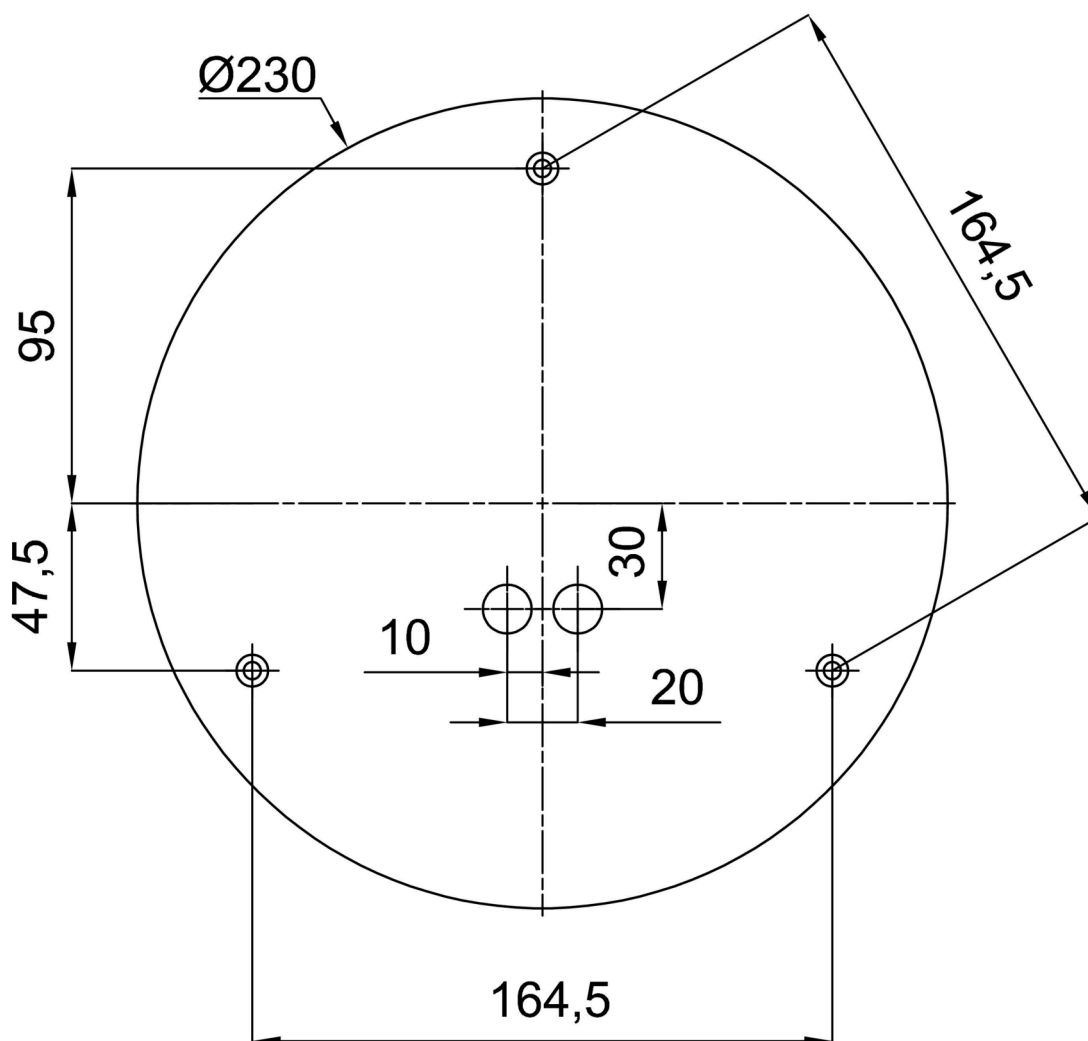

Technical

Types of luminaires	Emergency combined
Mounting type	Suspended - rod
Base material	steel
Shade material	opal polymethyl methacrylate
Base color	white Ral9003
Shade color	white
Holding the shade	steel holder
Mounting location	ceiling
Width	400 mm
Length	400 mm
Height	400 mm
Diameter	ø 400 mm
Hinge length	1000 mm
mounting holes (diameter)	3xø5mm
Cable entrance	2xø16mm
Energy Class	D
Impact strength	IK06
Operating temperature	from 0°C to +30°C

TECHNICAL SHEET

MacAdam	3
Blue light hazard	Risk group 0

Eulum data for calculation programs are available at www.osmont.cz.

Logistic

EAN	8591728045265
Weight NTTO	3.2 Kg
Weight BTTO	4.3 Kg
Number of cartons	2 pcs
Package volume	0.109 m ³
Package 1 width	0.405 m
Package 1 length	0.405 m
Package 1 height	0.41 m
Warranty*	60 months

*The warranty for the batteries is valid for 12 months from the date of purchase.

Installation dimensions:

Additional assortment:

Lampshade

Product code	Name	Color	Description	Picture	Drawing
20602	PM3-M	white	příslušenství		