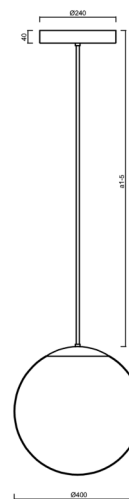

## Technical

Types of luminaires	Emergency combined
Mounting type	Suspended - rod
Base material	steel
Shade material	opal polymethyl methacrylate
Base color	white Ral9003
Shade color	white
Holding the shade	steel holder
Mounting location	ceiling
Width	400 mm
Length	400 mm
Height	400 mm
Diameter	ø 400 mm
Hinge length	400 mm
mounting holes (diameter)	3xø5mm
Cable entrance	2xø16mm
Energy Class	D
Impact strength	IK06
Operating temperature	from 0°C to +30°C

## Installation dimensions: