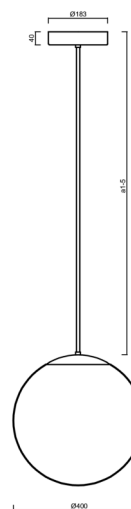

ISIS P3 PM-M HP

LED-5L08E850Z11/PM3M/a4 C 4K#

WWW.OSMONT.CZ

ISIS P3 PM-M HP

Product code: ISI70588

Type: LED-5L08E850Z11/PM3M/a4 C 4K#

Short description of the luminaire: Black colour | pendant high-power LED light ON/OFF | matt PMMA shadel rod pendant 80 cm |

Technical

Types of luminaires	Classic on/off
Mounting type	Suspended - rod
Base material	steel
Shade material	opal polymethyl methacrylate
Base color	black Ral9005
Shade color	white
Holding the shade	steel holder
Mounting location	ceiling
Width	400 mm
Length	400 mm
Height	400 mm
Diameter	ø 400 mm
Hinge length	800 mm
mounting holes (diameter)	3xø5mm
Cable entrance	2xø16mm
Energy Class	D
Impact strength	IK06
Operating temperature	from -20°C to +30°C

Eulum data for calculation programs are available at www.osmont.cz.

Logistic

EAN	8591728042653
Weight NTTO	3.2 Kg
Weight BTTO	4.3 Kg
Number of cartons	2 pcs
Package volume	0.102 m ³
Package 1 width	0.405 m
Package 1 length	0.405 m
Package 1 height	0.41 m
Warranty*	60 months