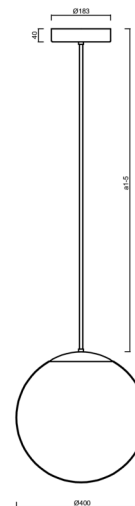

ISIS P3 PM-M HP

LED-5L08E850Z11/PM3M/a5 B DALI 3K#

WWW.OSMONT.CZ

ISIS P3 PM-M HP

Product code: ISI70084

Type: LED-5L08E850Z11/PM3M/a5 B DALI 3K#

Short description of the luminaire: White colour | pendant high-power LED light DALI | matt PMMA shadel rod pendant 100 cm |

Technical

| | |
|---------------------------|------------------------------|
| Types of luminaires | Dimmable |
| Mounting type | Suspended - rod |
| Base material | steel |
| Shade material | opal polymethyl methacrylate |
| Base color | white Ral9003 |
| Shade color | white |
| Holding the shade | steel holder |
| Mounting location | ceiling |
| Width | 400 mm |
| Length | 400 mm |
| Height | 400 mm |
| Diameter | ø 400 mm |
| Hinge length | 1000 mm |
| mounting holes (diameter) | 3xø5mm |
| Cable entrance | 2xø16mm |
| Energy Class | D |
| Impact strength | IK06 |
| Operating temperature | from -20°C to +30°C |