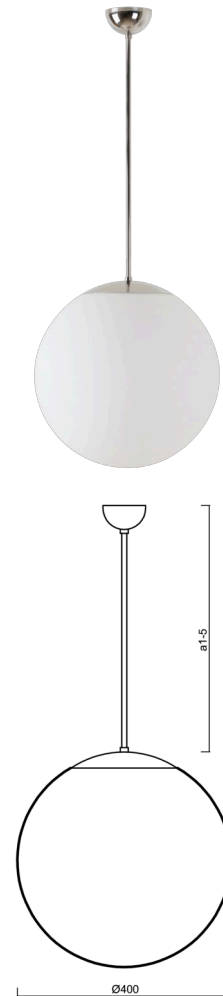

ISIS P3 PM-M

Product code: ISI64951

Type: LED-5L06E600Z11/PM3M/a2 NL 4K#

Short description of the luminaire: Stainless polished pendant LED light ON/OFF and PMMA matt shade.

Technical

Types of luminaires	Classic on/off
Mounting type	Suspended - rod
Base material	stainless steel steel
Shade material	opal polymethyl methacrylate
Base color	polished stainless steel
Shade color	white
Holding the shade	steel holder
Mounting location	ceiling
Width	400 mm
Length	400 mm
Height	400 mm
Diameter	ø 400 mm
Hinge length	400 mm
mounting holes (diameter)	none
Installation wire (diameter)	none
Energy Class	D
Impact strength	IK06
Operating temperature	from -20°C to +30°C

Electric

Power consumption	27 W
Ingress Protection	IP40
Socket	LED modul
terminal block	none
Automatic circuit breaker type B10A	31 pcs
Automatic circuit breaker type B16A	50 pcs
Automatic circuit breaker type C10A	52 pcs
Automatic circuit breaker type C16A	85 pcs

Luminous

Lum. flux of luminaire	4070 lm
Lum. flux of light source	4630 lm
Luminaire efficacy	150 lm/W
Temperature	4000 K
Rated life time LED L80/B10	100000 hours
CRI	Ra80
MacAdam	3
Blue light hazard	Risk group 0

Eulum data for calculation programs are available at www.osmont.cz.