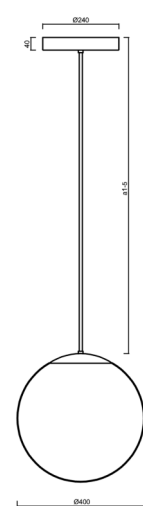

## Technical

Types of luminaires	Emergency combined
Mounting type	Suspended - rod
Base material	stainless steel steel
Shade material	glossy polymethyl methacrylate
Base color	brushed stainless steel
Shade color	white
Holding the shade	steel holder
Mounting location	ceiling
Width	400 mm
Length	400 mm
Height	400 mm
Diameter	ø 400 mm
Hinge length	800 mm
mounting holes (diameter)	3xø5mm
Cable entrance	2xø16mm
Energy Class	D
Impact strength	IK06
Operating temperature	from 0°C to +30°C

## Installation dimensions: