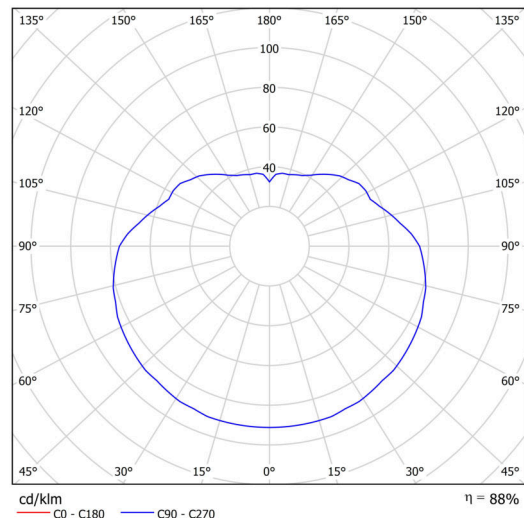

Luminous

Lum. flux of luminaire	7610 lm
Lum. flux of light source	8650 lm
Lum. flux of light source in emergency mode	170 lm
Luminaire efficacy	146 lm/W
Temperature	4000 K
Rated life time LED L80/B10	100000 hours
CRI	Ra80