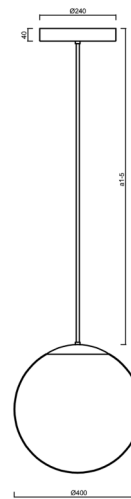

## Technical

Types of luminaires	Emergency combined
Mounting type	Suspended - rod
Base material	stainless steel steel
Shade material	glossy polymethyl methacrylate
Base color	brushed stainless steel
Shade color	white
Holding the shade	steel holder
Mounting location	ceiling
Width	400 mm
Length	400 mm
Height	400 mm
Diameter	ø 400 mm
Hinge length	200 mm
mounting holes (diameter)	3xø5mm
Cable entrance	2xø16mm
Energy Class	D
Impact strength	IK06
Operating temperature	from 0°C to +30°C

## Installation dimensions: