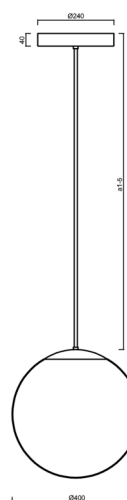

## Technical

Types of luminaires	Emergency combined
Mounting type	Suspended - rod
Base material	stainless steel steel
Shade material	glossy polymethyl methacrylate
Base color	polished stainless steel
Shade color	white
Holding the shade	steel holder
Mounting location	ceiling
Width	400 mm
Length	400 mm
Height	400 mm
Diameter	ø 400 mm
Hinge length	1000 mm
mounting holes (diameter)	3xø5mm
Cable entrance	2xø16mm
Energy Class	D
Impact strength	IK06
Operating temperature	from 0°C to +30°C

## Installation dimensions: