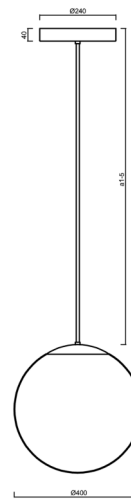

## Technical

Types of luminaires	Emergency combined
Mounting type	Suspended - rod
Base material	steel
Shade material	glossy polymethyl methacrylate
Base color	black Ral9005
Shade color	white
Holding the shade	steel holder
Mounting location	ceiling
Width	400 mm
Length	400 mm
Height	400 mm
Diameter	ø 400 mm
Hinge length	1000 mm
mounting holes (diameter)	3xø5mm
Cable entrance	2xø16mm
Energy Class	D
Impact strength	IK06
Operating temperature	from 0°C to +30°C

## Installation dimensions: