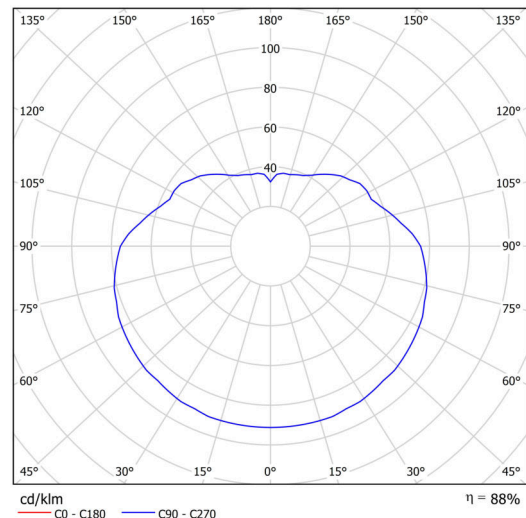

Luminous

Lum. flux of luminaire	7610 lm
Lum. flux of light source	8650 lm
Lum. flux of light source in emergency mode	170 lm
Luminaire efficacy	146 lm/W
Temperature	4000 K
Rated life time LED L80/B10	100000 hours
CRI	Ra80