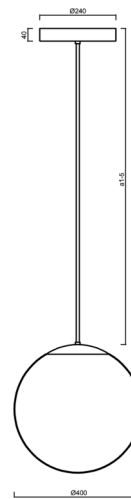

# ISIS P3 PM HP

Product code: ISI72621

Type: LED-5L08E850Z11/PM3/a2/NK1W C 4K#

Short description of the luminaire: Black colour | pendant high-power LED light with emergency backup combined | PMMA shade | rod pendant 40 cm |

## Technical

Types of luminaires	Emergency combined
Mounting type	Suspended - rod
Base material	steel
Shade material	glossy polymethyl methacrylate
Base color	black Ral9005
Shade color	white
Holding the shade	steel holder
Mounting location	ceiling
Width	400 mm
Length	400 mm
Height	400 mm
Diameter	ø 400 mm
Hinge length	400 mm
mounting holes (diameter)	3xø5mm
Cable entrance	2xø16mm
Energy Class	D
Impact strength	IK06
Operating temperature	from 0°C to +30°C

## Installation dimensions: