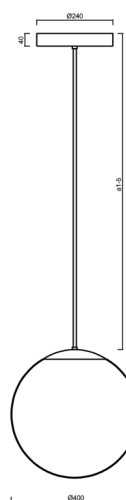

## Technical

Types of luminaires	Emergency combined
Mounting type	Suspended - rod
Base material	stainless steel steel
Shade material	glossy polymethyl methacrylate
Base color	polished stainless steel
Shade color	white
Holding the shade	steel holder
Mounting location	ceiling
Width	400 mm
Length	400 mm
Height	400 mm
Diameter	ø 400 mm
Hinge length	400 mm
mounting holes (diameter)	3xø5mm
Cable entrance	2xø16mm
Energy Class	D
Impact strength	IK06
Operating temperature	from 0°C to +30°C

## Installation dimensions: