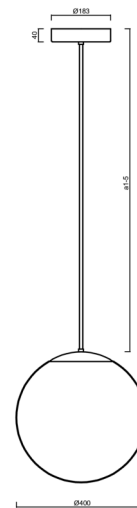

ISIS P3 PM HP

LED-5L08E850Z11/PM3/a4 NL DALI 3K#

WWW.OSMONT.CZ

ISIS P3 PM HP

Product code: ISI64113

Type: LED-5L08E850Z11/PM3/a4 NL DALI 3K#

Short description of the luminaire: Stainless steel polished | pendant high-power LED light DALI | PMMA shade | rod pendant 80 cm |

Technical

| | |
|---------------------------|--------------------------------|
| Types of luminaires | Dimmable |
| Mounting type | Suspended - rod |
| Base material | stainless steel steel |
| Shade material | glossy polymethyl methacrylate |
| Base color | polished stainless steel |
| Shade color | white |
| Holding the shade | steel holder |
| Mounting location | ceiling |
| Width | 400 mm |
| Length | 400 mm |
| Height | 400 mm |
| Diameter | ø 400 mm |
| Hinge length | 800 mm |
| mounting holes (diameter) | 3xø5mm |
| Cable entrance | 2xø16mm |
| Energy Class | D |
| Impact strength | IK06 |
| Operating temperature | from -20°C to +30°C |

Eulum data for calculation programs are available at www.osmont.cz.

Logistic

| | |
|-------------------|----------------------|
| EAN | 8591728026936 |
| Weight NTTO | 3.2 Kg |
| Weight BTTO | 4.3 Kg |
| Number of cartons | 2 pcs |
| Package volume | 0.102 m ³ |
| Package 1 width | 0.405 m |
| Package 1 length | 0.405 m |
| Package 1 height | 0.41 m |
| Warranty* | 60 months |