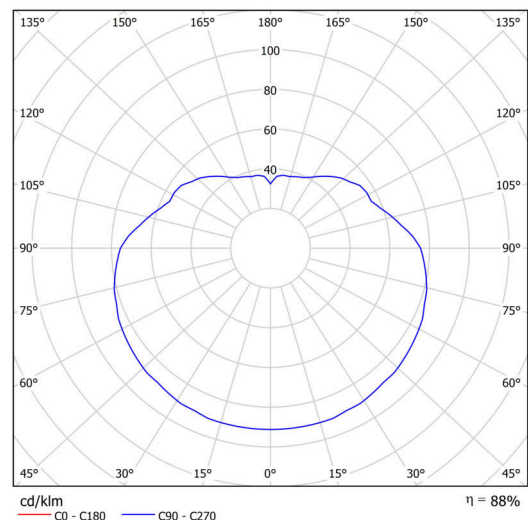

Luminous

Lum. flux of luminaire	7300 lm
Lum. flux of light source	8290 lm
Luminaire efficacy	140 lm/W
Temperature	3000 K
Rated life time LED L80/B10	100000 hours
CRI	Ra80
MacAdam	3
Blue light hazard	Risk group 0