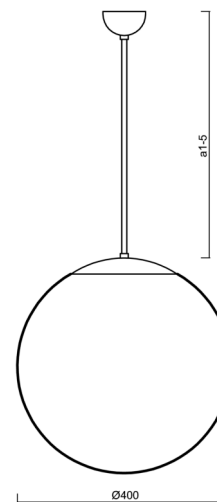

Technical

| | |
|------------------------------|--------------------------------|
| Types of luminaires | Sensor |
| Mounting type | Suspended - rod |
| Base material | steel |
| Shade material | glossy polymethyl methacrylate |
| Base color | black Ral9005 |
| Shade color | white |
| Holding the shade | steel holder |
| Mounting location | ceiling |
| Width | 400 mm |
| Length | 400 mm |
| Height | 400 mm |
| Diameter | ø 400 mm |
| Hinge length | 200 mm |
| mounting holes (diameter) | none |
| Installation wire (diameter) | none |
| Impact strength | IK06 |
| Operating temperature | from -20°C to +30°C |

Eulum data for calculation programs are available at www.osmont.cz.

Logistic

| | |
|-------------------|----------------------|
| EAN | 8591728022358 |
| Weight NTTO | 1.9 Kg |
| Weight BTTO | 2.4 Kg |
| Number of cartons | 2 pcs |
| Package volume | 0.081 m ³ |
| Package 1 width | 0.405 m |
| Package 1 length | 0.405 m |
| Package 1 height | 0.41 m |
| Warranty* | 60 months |