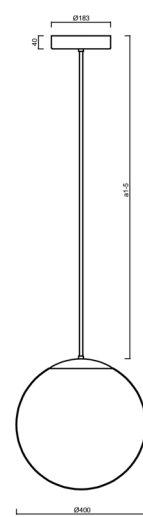

ISIS P3 PE HP

LED-5L08E850Z11/PE3/a3 NB DALI 4K#

WWW.OSMONT.CZ

ISIS P3 PE HP

Product code: ISI62947

Type: LED-5L08E850Z11/PE3/a3 NB DALI 4K#

Short description of the luminaire: Stainless steel brushed | pendant high-power LED light DALI | polyethylene shadel rod pendant 60 cm |

Technical

| | |
|---------------------------|-------------------------|
| Types of luminaires | Dimmable |
| Mounting type | Suspended - rod |
| Base material | stainless steel steel |
| Shade material | polyethylene |
| Base color | brushed stainless steel |
| Shade color | white |
| Holding the shade | folding system |
| Mounting location | ceiling |
| Width | 400 mm |
| Length | 400 mm |
| Height | 400 mm |
| Diameter | ø 400 mm |
| Hinge length | 600 mm |
| mounting holes (diameter) | 3xø5mm |
| Cable entrance | 2xø16mm |
| Energy Class | D |
| Impact strength | IK10 |
| Operating temperature | from -20°C to +30°C |

Eulum data for calculation programs are available at www.osmont.cz.

Logistic

| | |
|-------------------|----------------------|
| EAN | 8591728019877 |
| Weight NTTO | 3.2 Kg |
| Weight BTTO | 4.3 Kg |
| Number of cartons | 2 pcs |
| Package volume | 0.081 m ³ |
| Package 1 width | 0.405 m |
| Package 1 length | 0.405 m |
| Package 1 height | 0.41 m |
| Warranty* | 60 months |