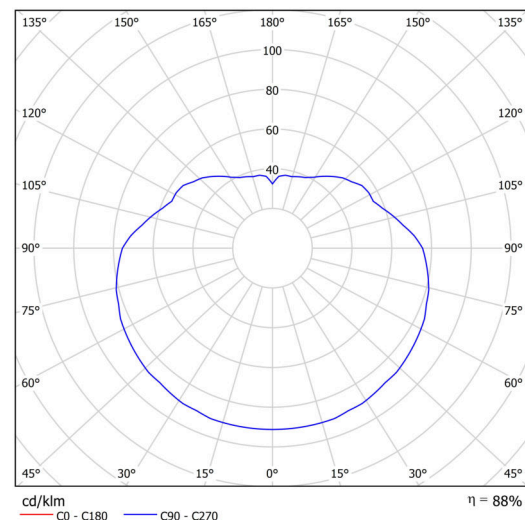

Luminous

Lum. flux of luminaire	7610 lm
Lum. flux of light source	8650 lm
Luminaire efficacy	146 lm/W
Temperature	4000 K
Rated life time LED L80/B10	100000 hours
CRI	Ra80
MacAdam	3
Blue light hazard	Risk group 0